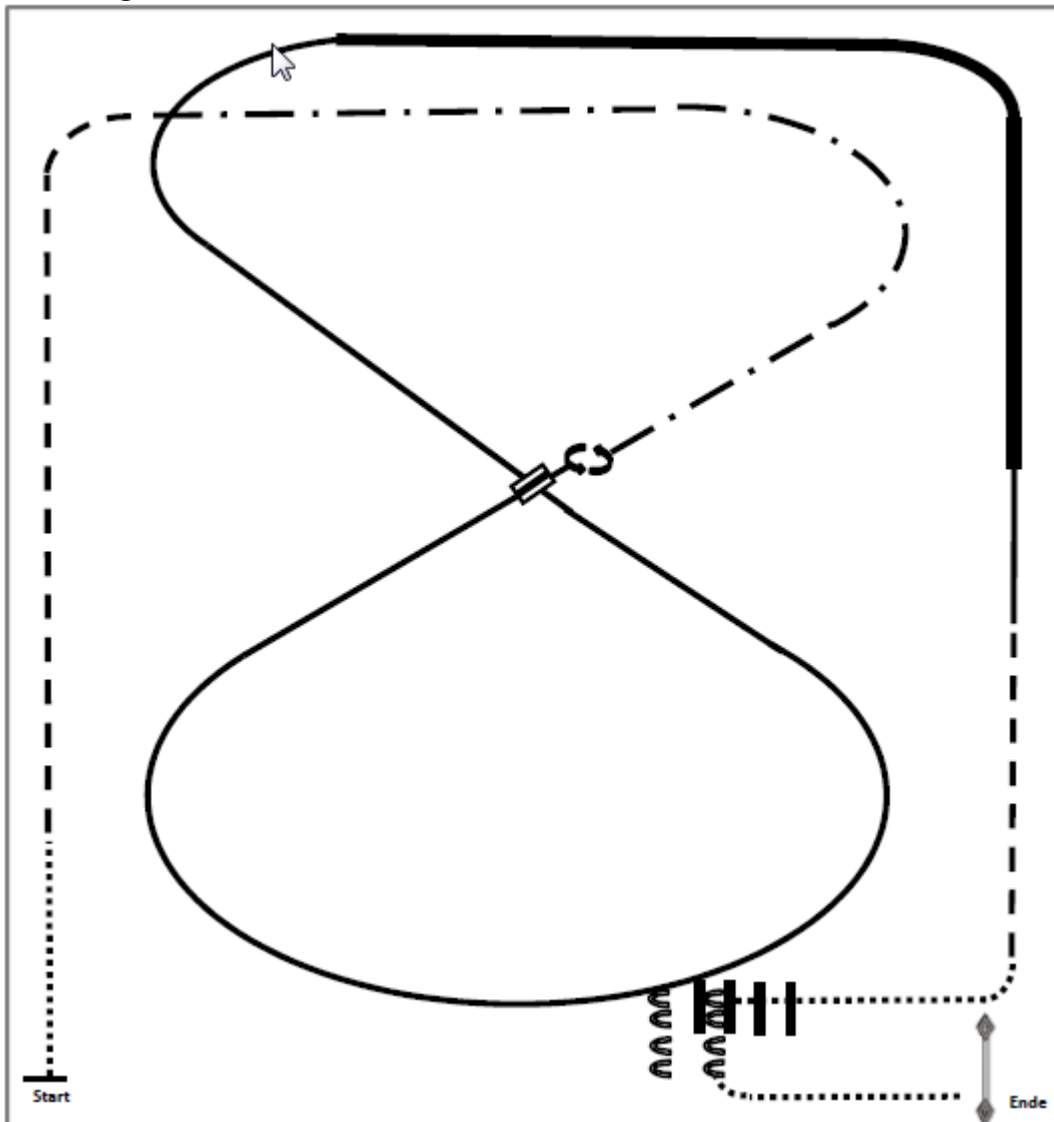

Pattern RR #16: LK 1/2 A/B sen.
Arenagröße: mind. 20x40m

1. Walk
2. Trot
3. Ext. Trot
4. Stop, Turn left 360°
5. Lope left lead
6. Change leads
7. Lope right lead
8. Ext. Lope right lead, Lope right lead
9. Trot
10. Walk
11. Walk over
12. Sidepass left, Turn left 180°
13. Gate right hand push