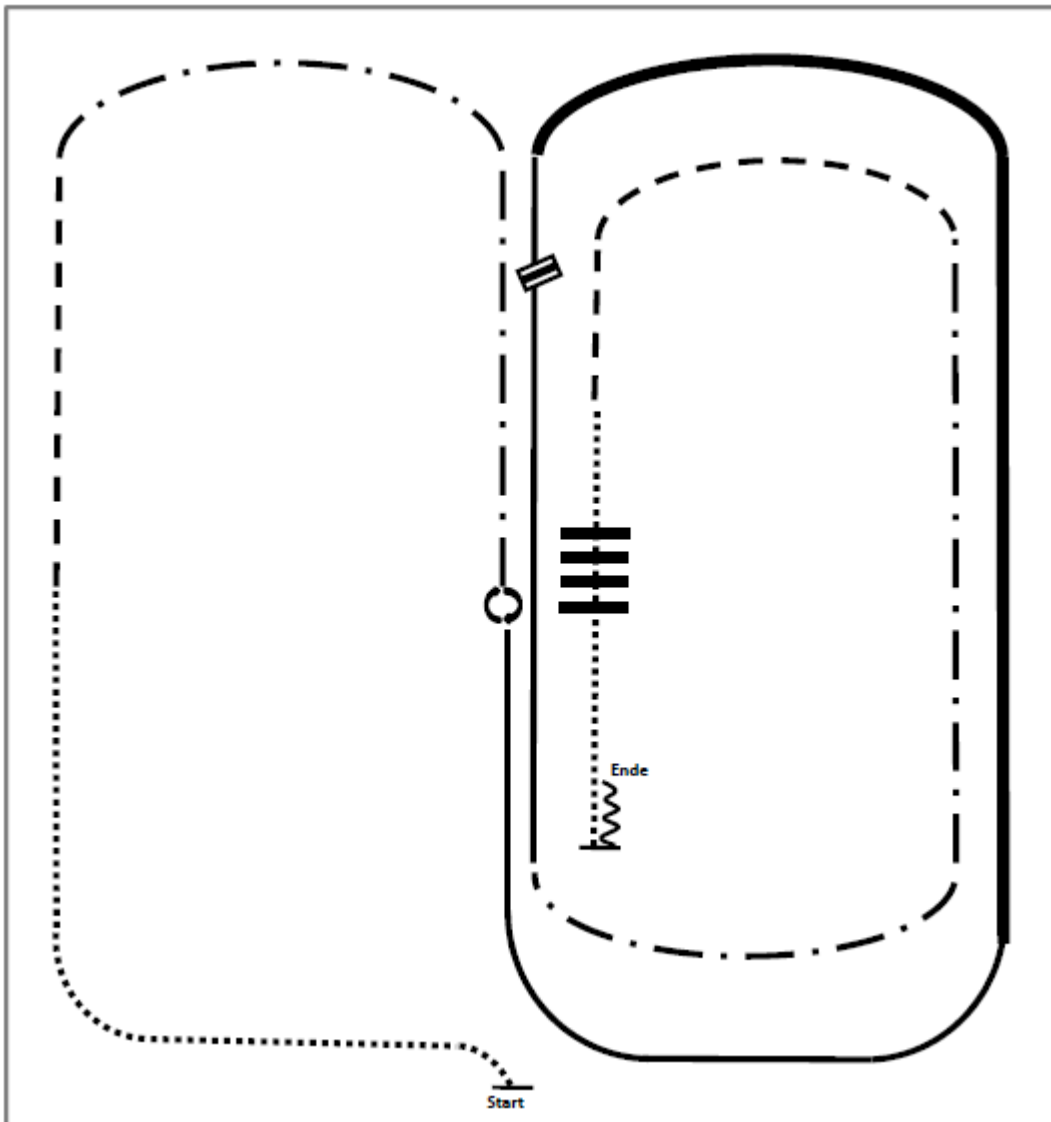

Pattern RR #10: LK 1/2 A/B sen. Quali
Arenagröße: mind. 30x60m

1. Walk
2. Trot
3. Ext. Trot
4. Stop, Turn 360° each direction (either way first)
5. Lope left lead
6. Ext. Lope left lead
7. Lope left lead, Change leads
8. Lope right lead
9. Ext. Trot
10. Trot
11. Walk over
12. Stop, Back