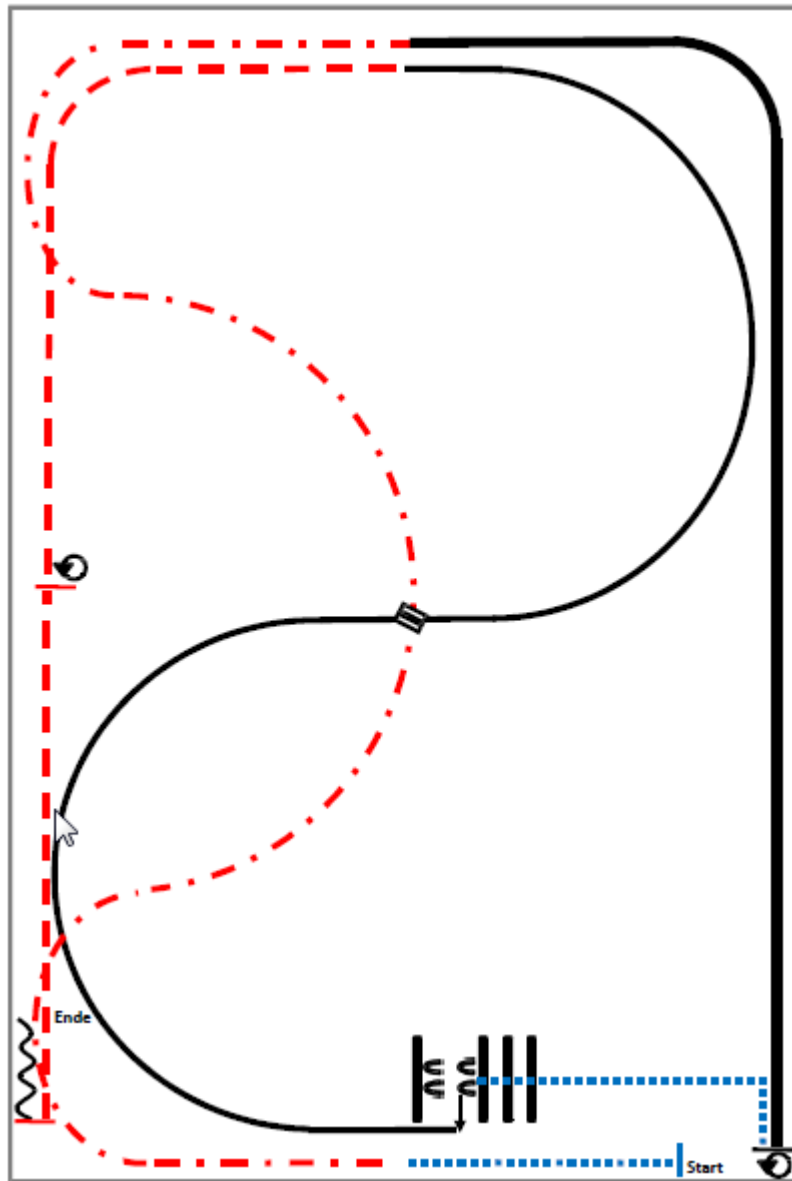

Pattern RR #1: LK 1/2 A/B sen. Quali
 Arenagröße: mind. 25x50m

- 1) Walk corners.
- 2) Sidepass right, walk over.
- 3) Stop, turns 360° each direction either way first.
- 4) Lope left lead.
- 5) Leadchange in the center of the arena, lope right lead.
- 6) Extended lope right lead.
- 7) Lope corners extended Lope.
- 8) Trot, trot two track.
- 9) Trot.
- 10) Extended trot.
- 11) Stop, back.

Pattern RR #4: LK 1/2 A/B sen. Quali
Arenagröße: mind. 20x40m

- 1) Walk.
- 2) Trot.
- 3) Trot over.
- 4) Extended trot.
- 5) Stop, 360° turn left.
- 6) Lope left lead.
- 7) Leadchange.
- 8) Lope right lead.
- 9) Extended lope, lope.
- 10) Stop, sidepass right, 450° turn right.
- 11) Extended trot, trot.
- 12) Walk, stop, back.

Pattern RR #5: LK 1/2 A/B sen. Quali
Arenagröße: mind. 20x40m

- 1) Walk.
- 2) Trot.
- 3) Trot over.
- 4) Lope right lead, extended lope.
- 5) Extended trot serpentines.
- 6) Stop, 360° turn seach direction either way first.
- 7) Lope left lead.
- 8) Leadchange.
- 9) Lope right lead.
- 10) Trot corners.
- 11) Stop, back.

Pattern RR #6: LK 1/2 A/B sen. Quali
Arenagröße: mind. 20x40m

- 1) Walk.
- 2) Extended trot serpentines.
- 3) Extended lope right lead.
- 4) Stop, 180° turn right.
- 5) Walk.
- 6) Walkover, sidepass left.
- 7) Lope right lead.
- 8) Leadchange.
- 9) Lope left lead.
- 10) Trot.
- 11) Stop, 360° turns each direction either way first.
- 12) Trot, stop, back.