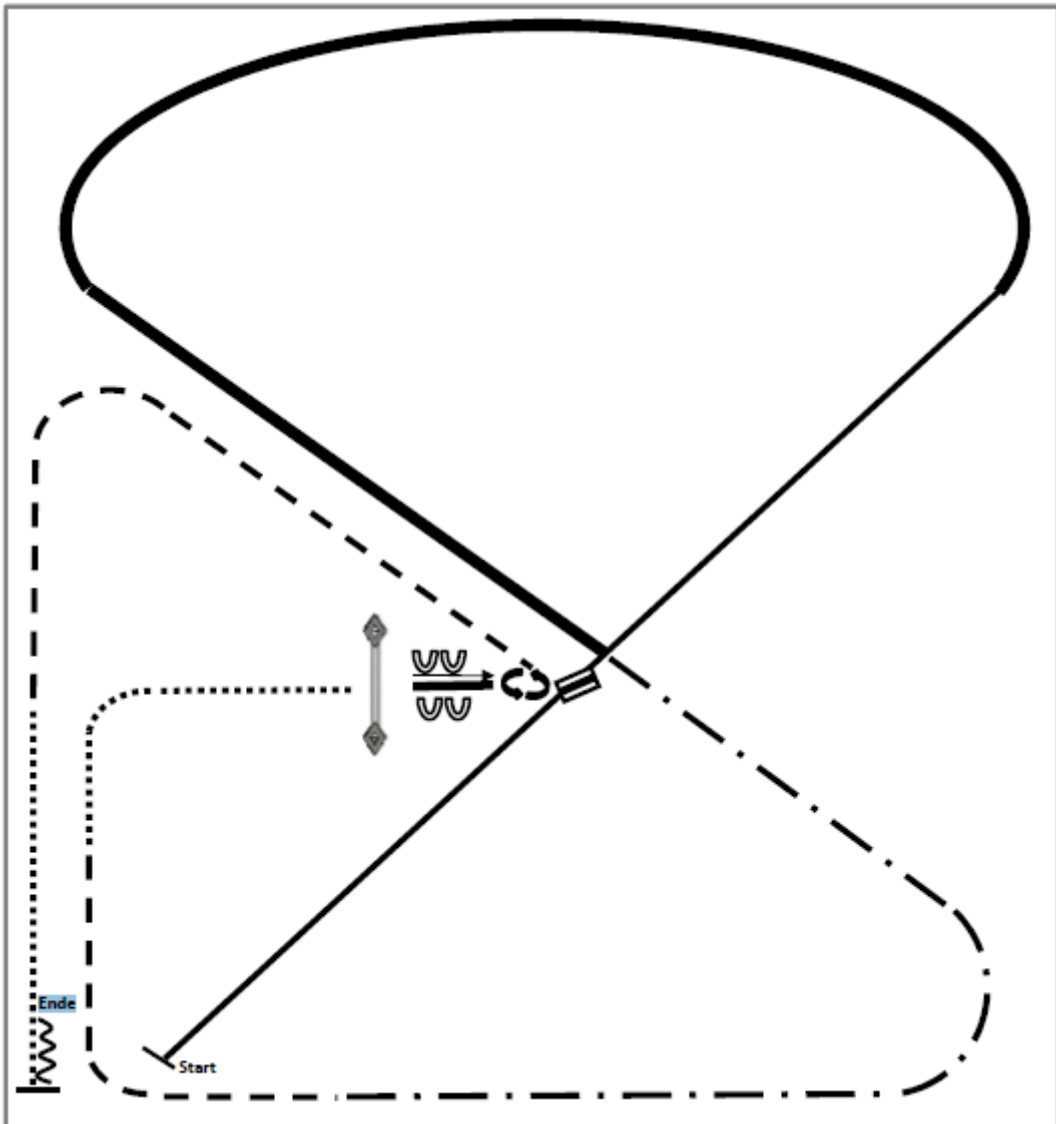

Pattern RR #15: LK 1/2 A/B sen.
Arenagröße: mind. 20x40m

1. Lope right lead
2. Change leads
3. Lope left lead
4. Ext. Lope left lead
5. Ext. Trot
6. Trot
7. Walk
8. Gate right hand push
9. Sidepass left
10. Turn left 270°
11. Trot
12. Walk
13. Stop, Back