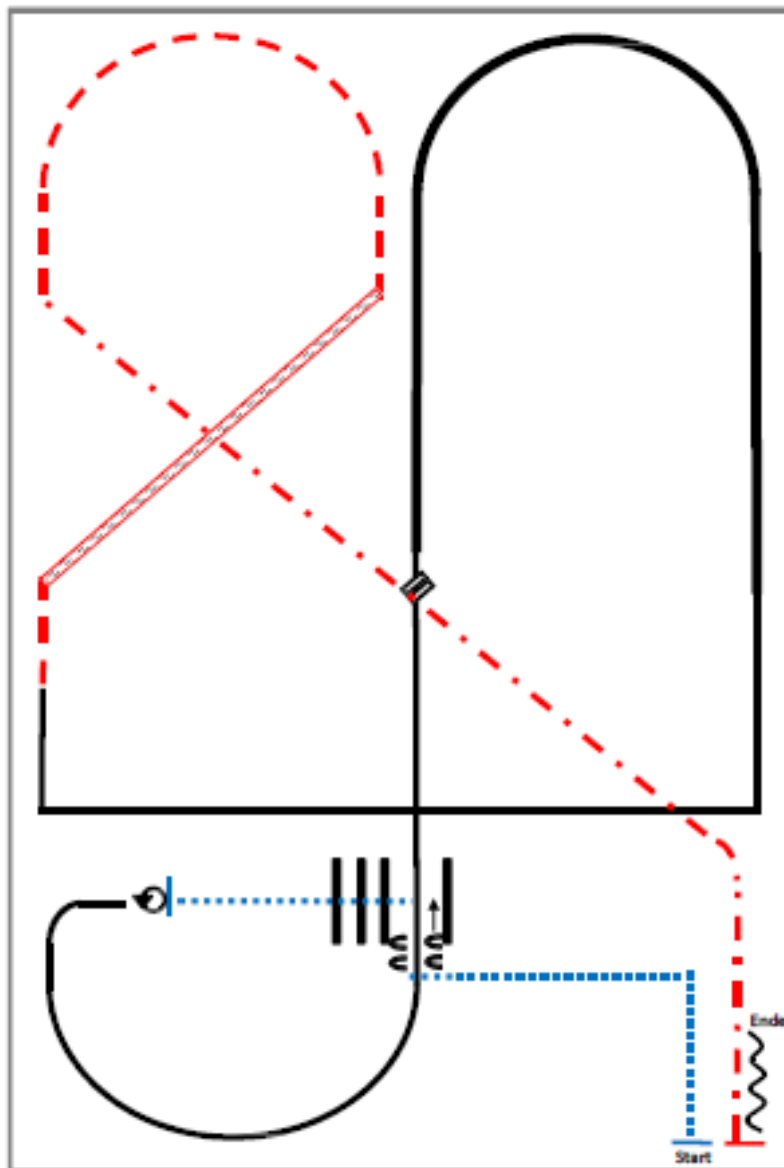

Pattern RR #1: LK 1/2 A/B sen. Quali
 Arenagröße: mind. 25x50m

- 1) Walk corners.
- 2) Sidepass right, walk over.
- 3) Stop, turns 360° each direction either way first.
- 4) Lope left lead.
- 5) Leadchange in the center of the arena, lope right lead.
- 6) Extended lope right lead.
- 7) Lope corners extended Lope.
- 8) Trot, trot two track.
- 9) Trot.
- 10) Extended trot.
- 11) Stop, back.

Pattern RR #4: LK 1/2 A/B sen. Quali
Arenagröße: mind. 20x40m

- 1) Walk.
- 2) Trot.
- 3) Trot over.
- 4) Extended trot.
- 5) Stop, 360° turn left.
- 6) Lope left lead.
- 7) Leadchange.
- 8) Lope right lead.
- 9) Extended lope, lope.
- 10) Stop, sidepass right, 450° turn right.
- 11) Extended trot, trot.
- 12) Walk, stop, back.

Pattern RR #5: LK 1/2 A/B sen. Quali
Arenagröße: mind. 20x40m

- 1) Walk.
- 2) Trot.
- 3) Trot over.
- 4) Lope right lead, extended lope.
- 5) Extended trot serpentines.
- 6) Stop, 360° turn seach direction either way first.
- 7) Lope left lead.
- 8) Leadchange.
- 9) Lope right lead.
- 10) Trot corners.
- 11) Stop, back.