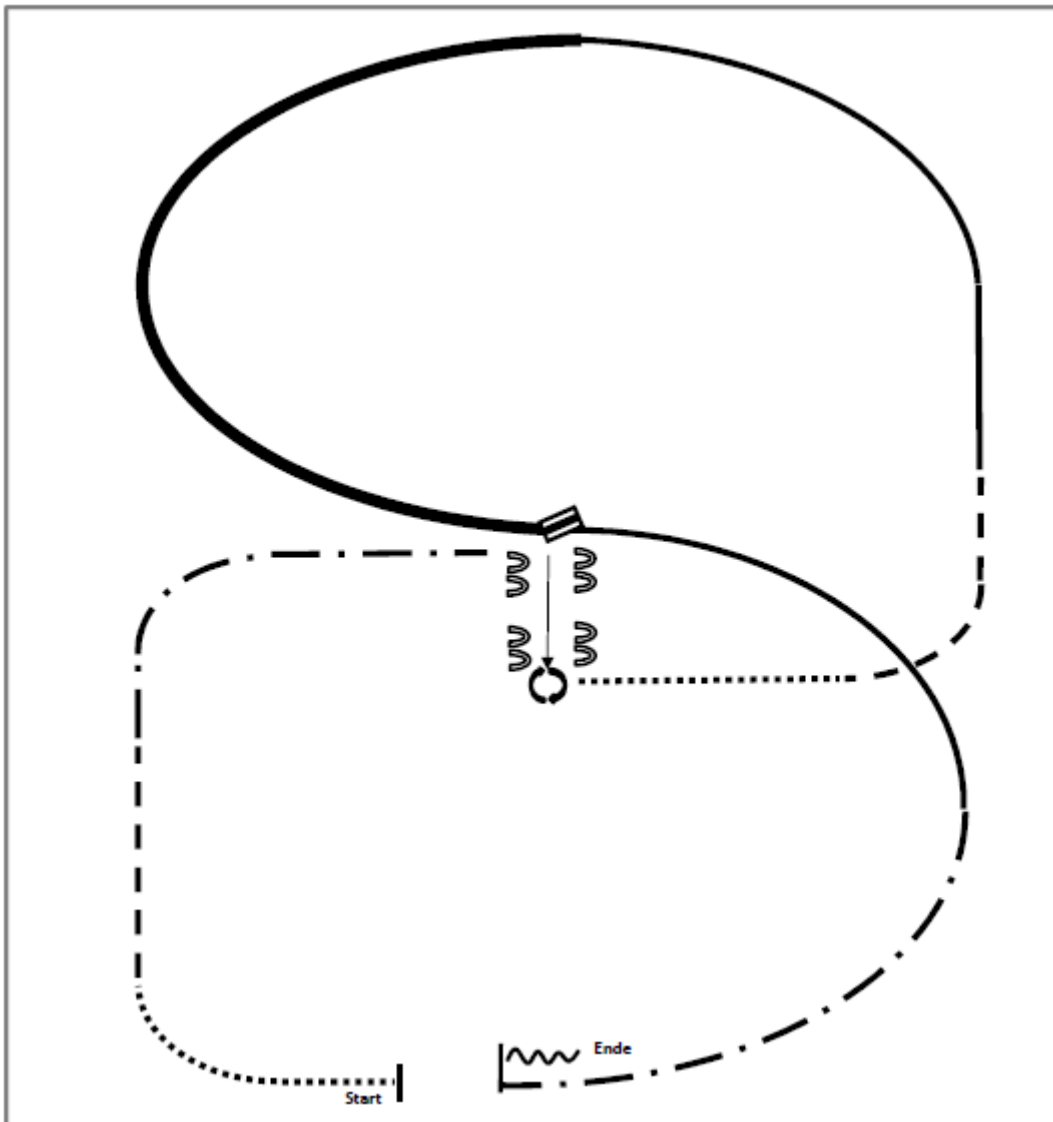

Pattern RR #12: LK 1/2 A/B sen.
Arenagröße: mind. 20x40 m

1. Walk
2. Trot
3. Ext. Trot to the center
4. Stop, Sidepass right
5. Turn 360° each direction
  (either way first)
6. Walk
7. Trot
8. Lope left lead
9. Ext. Lope left lead
10. Change leads
11. Lope right lead
12. Ext. Trot
13. Stop, Back