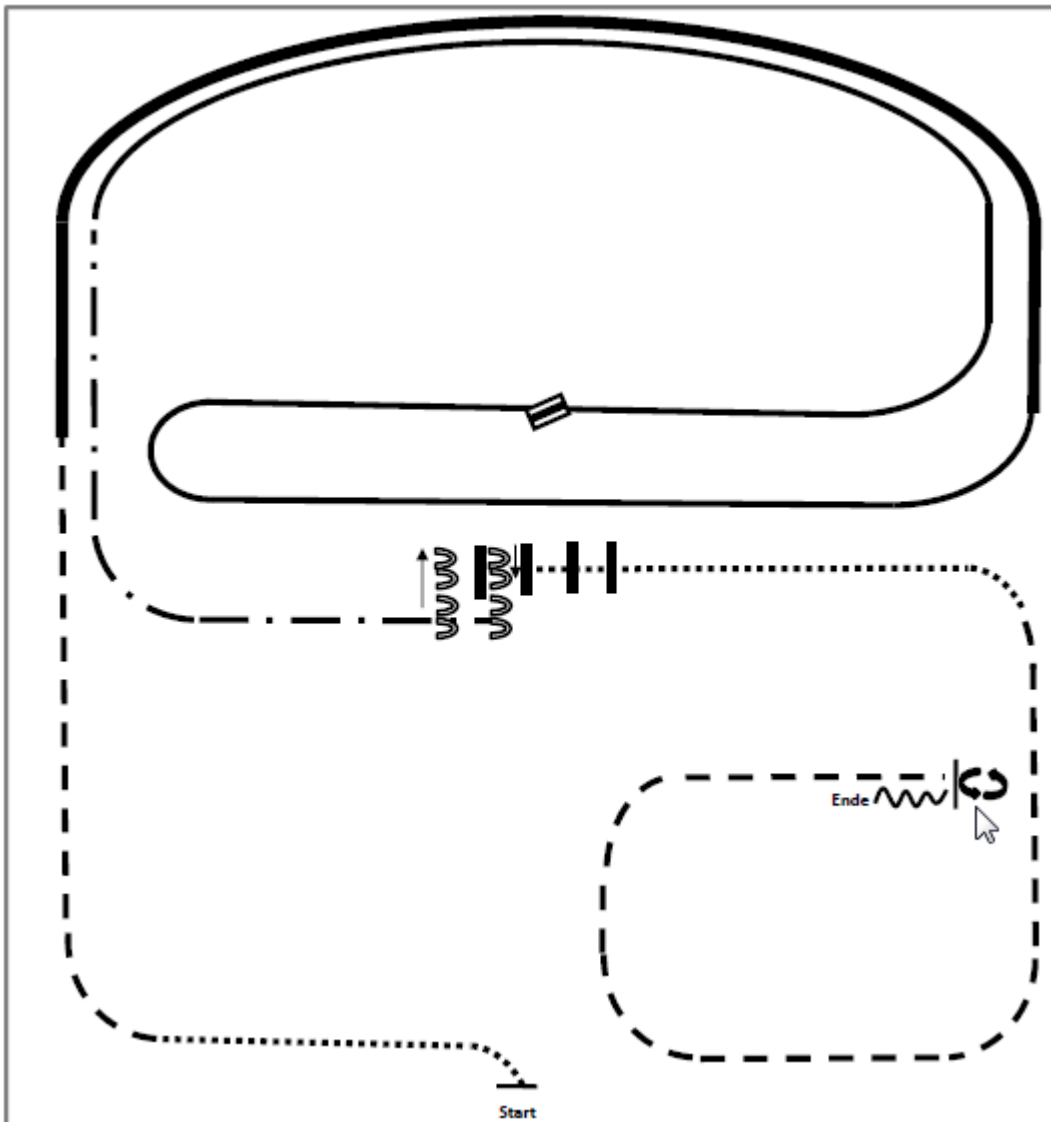

Pattern RR #8: LK 1/2 A/B sen. Quali
Arenagröße: mind. 20x40m

1. Walk
2. Trot
3. Ext. Lope right lead
4. Lope right lead
5. Change leads
6. Lope left lead
7. Ext. Trot
8. Stop, Sidepass left, right 1/2 way
9. Walk over
10. Walk
11. Trot
12. Stop, Turn left 360°, Back