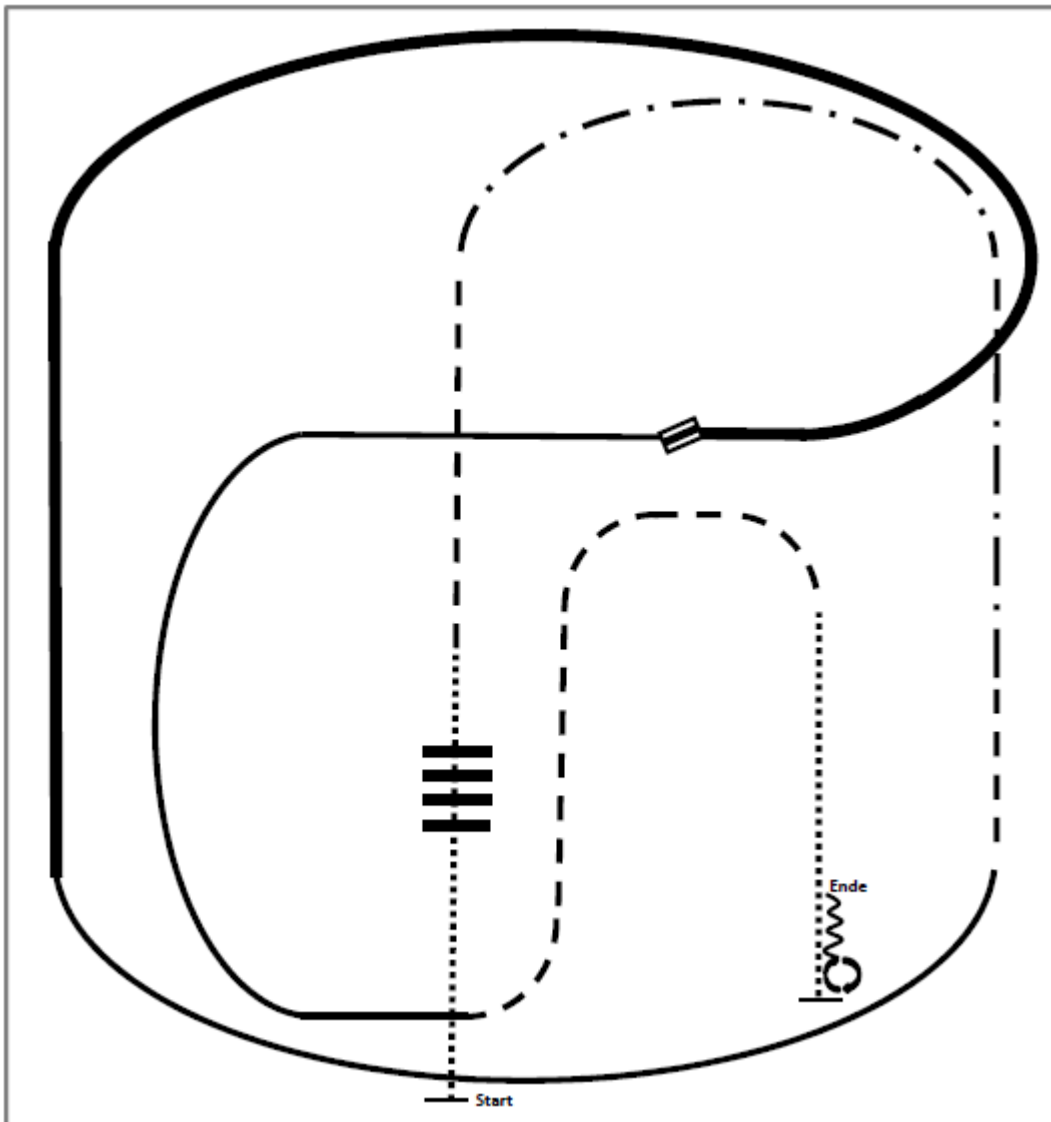

Pattern RR #17: LK 1/2 A/B sen.
Arenagröße: mind. 20x40m

1. Walk over
2. Trot
3. Ext.Trot, Trot
4. Lope right lead
5. Ext. Lope right lead
6. Change leads
7. Lope left lead
8. Trot
9. Walk
10. Stop, Turn 360° each direction (either way first)
11. Back