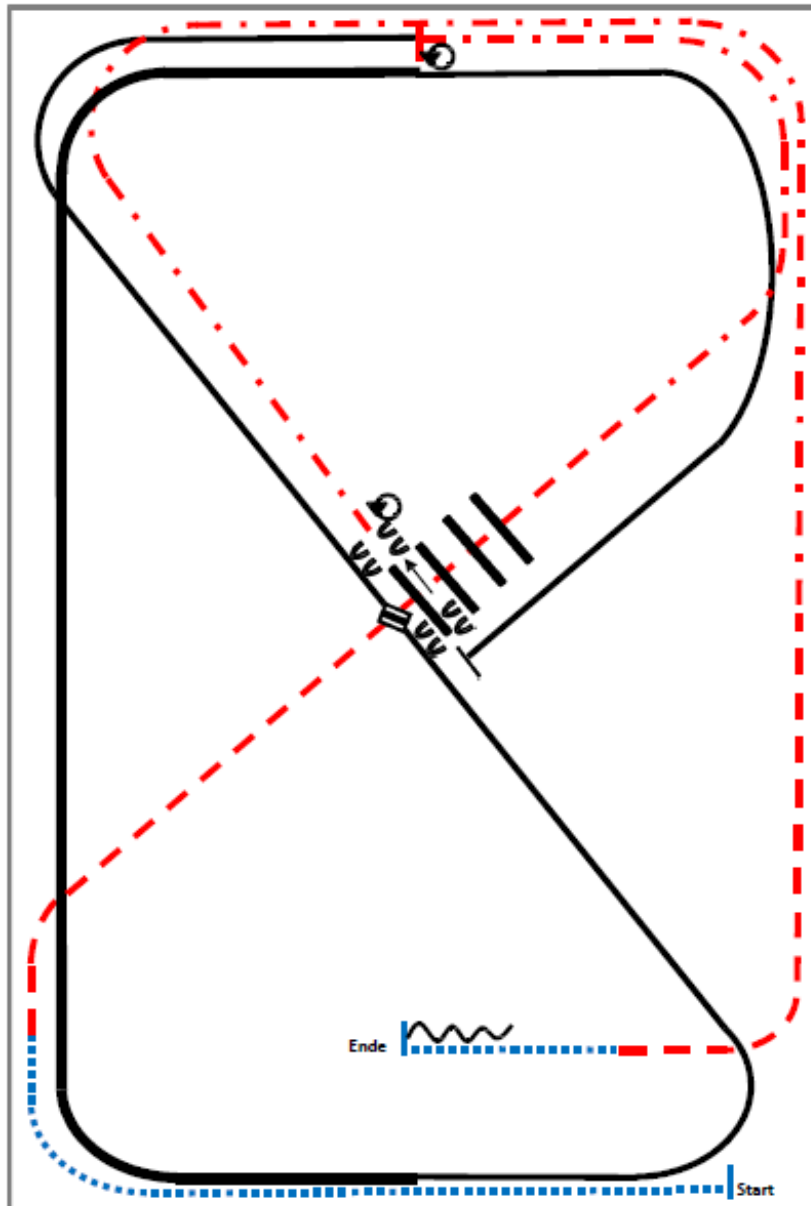

Pattern RR #1: LK 1/2 A/B sen. Quali
 Arenagröße: mind. 25x50m

- 1) Walk corners.
- 2) Sidepass right, walk over.
- 3) Stop, turns 360° each direction either way first.
- 4) Lope left lead.
- 5) Leadchange in the center of the arena, lope right lead.
- 6) Extended lope right lead.
- 7) Lope corners extended Lope.
- 8) Trot, trot two track.
- 9) Trot.
- 10) Extended trot.
- 11) Stop, back.

Pattern RR #4: LK 1/2 A/B sen. Quali
Arenagröße: mind. 20x40m

- 1) Walk.
- 2) Trot.
- 3) Trot over.
- 4) Extended trot.
- 5) Stop, 360° turn left.
- 6) Lope left lead.
- 7) Leadchange.
- 8) Lope right lead.
- 9) Extended lope, lope.
- 10) Stop, sidepass right, 450° turn right.
- 11) Extended trot, trot.
- 12) Walk, stop, back.

Pattern RR #5: LK 1/2 A/B sen. Quali
Arenagröße: mind. 20x40m

- 1) Walk.
- 2) Trot.
- 3) Trot over.
- 4) Lope right lead, extended lope.
- 5) Extended trot serpentines.
- 6) Stop, 360° turn seach direction either way first.
- 7) Lope left lead.
- 8) Leadchange.
- 9) Lope right lead.
- 10) Trot corners.
- 11) Stop, back.

Pattern RR #6: LK 1/2 A/B sen. Quali
Arenagröße: mind. 20x40m

- 1) Walk.
- 2) Extended trot serpentines.
- 3) Extended lope right lead.
- 4) Stop, 180° turn right.
- 5) Walk.
- 6) Walkover, sidepass left.
- 7) Lope right lead.
- 8) Leadchange.
- 9) Lope left lead.
- 10) Trot.
- 11) Stop, 360° turns each direction either way first.
- 12) Trot, stop, back.