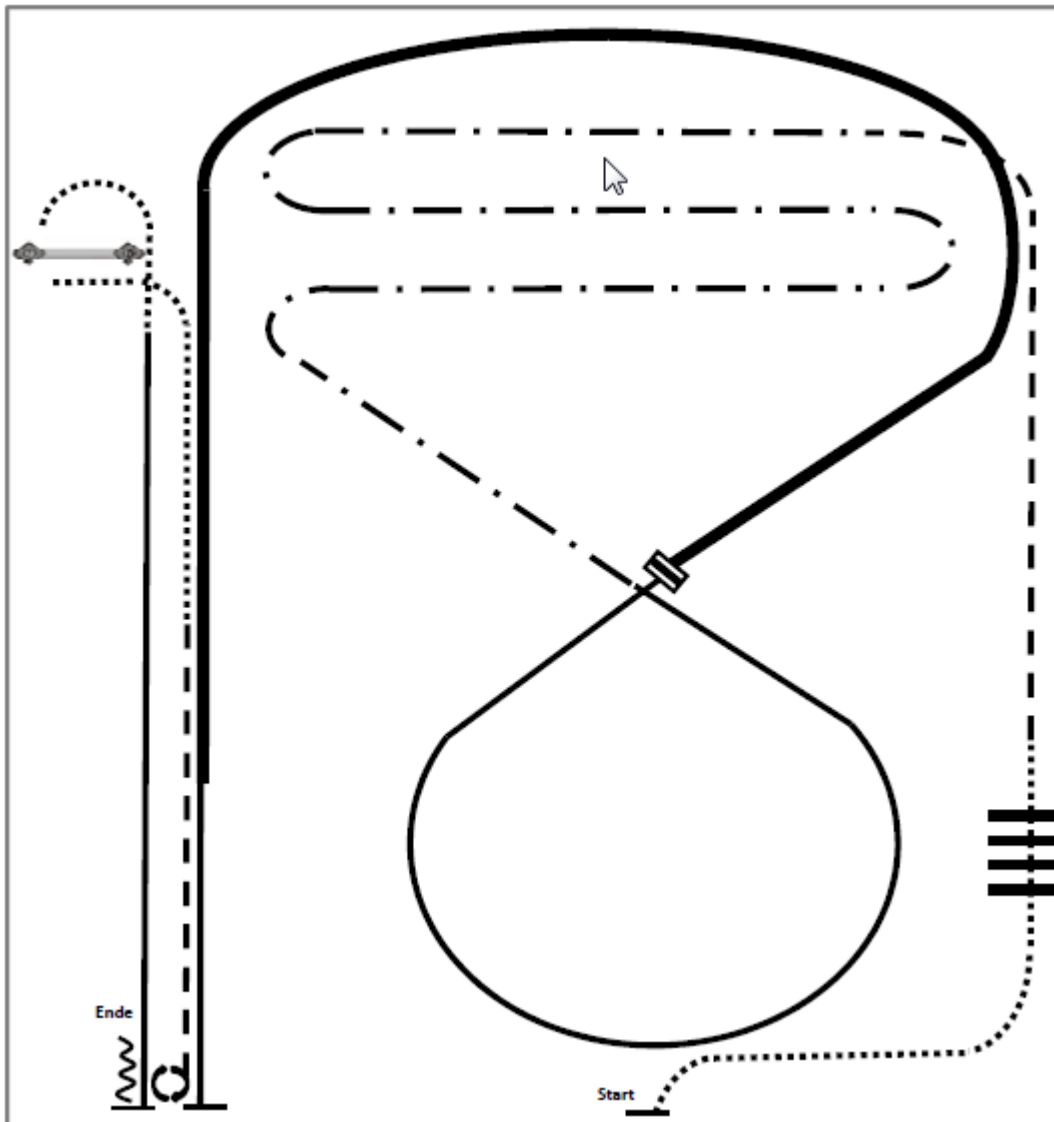

Pattern RR #11: LK 1/2 A/B sen. Quali
Arenagröße: mind. 30x60m

1. Walk over
2. Trot
3. Ext.Trot
4. Lope right lead
5. Change leads
6. Ext. Lope left lead,
  Lope left lead
7. Stop, Turn 540° either
  direction
8. Trot
9. Walk
10. Gate right hand push
11. Walk, Lope left lead
12. Stop, Back