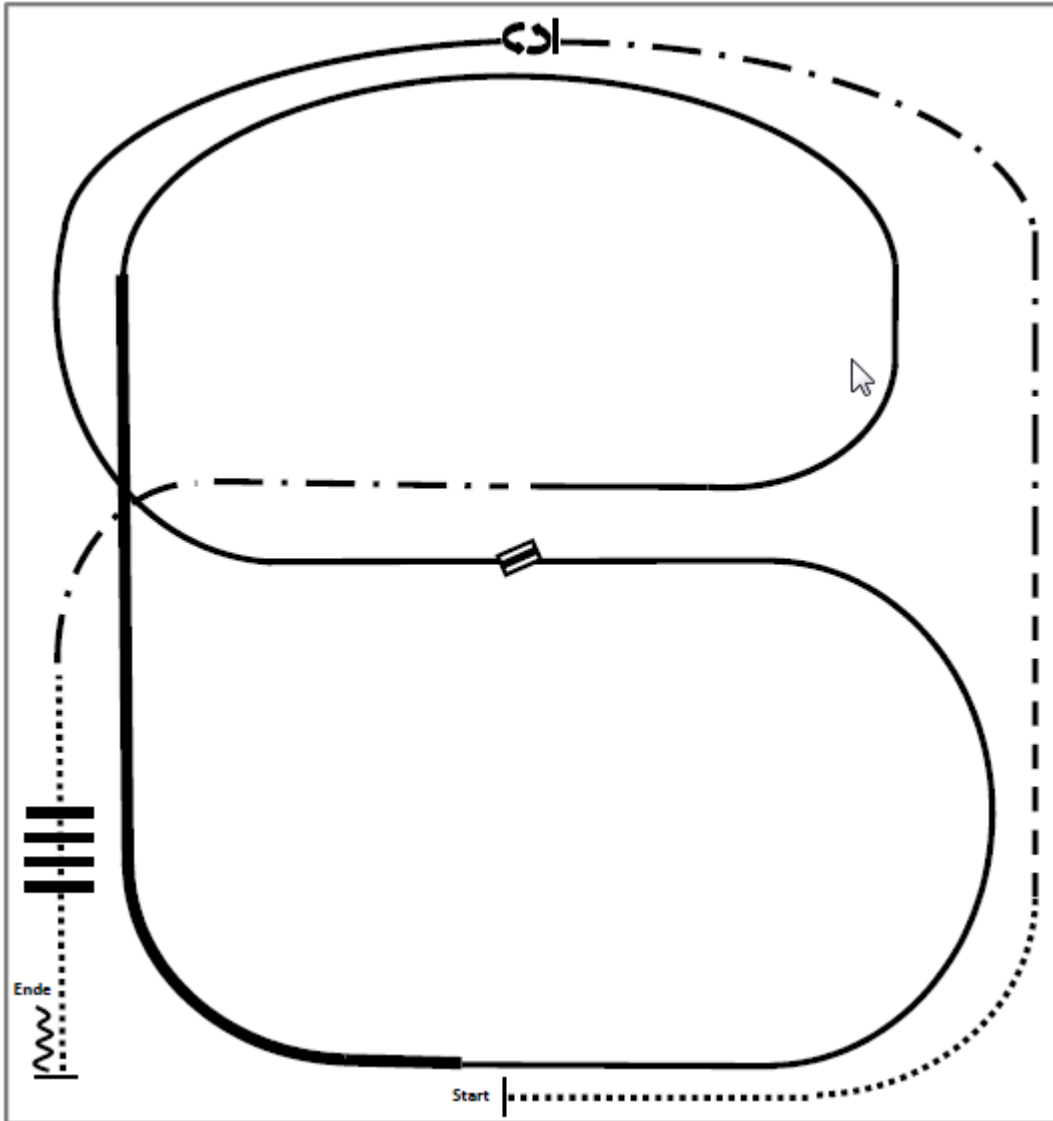

Pattern RR #7: LK 1/2 A/B sen. Quali
Arenagröße: mind. 20x40m

1. Walk
2. Trot
3. Ext. Trot, Stop
4. Turn left 360°
5. Lope left lead
6. Change leads
7. Lope right lead
8. Ext. Lope right lead
9. Lope right lead
10. Ext. Trot
11. Walk over
12. Stop, Back