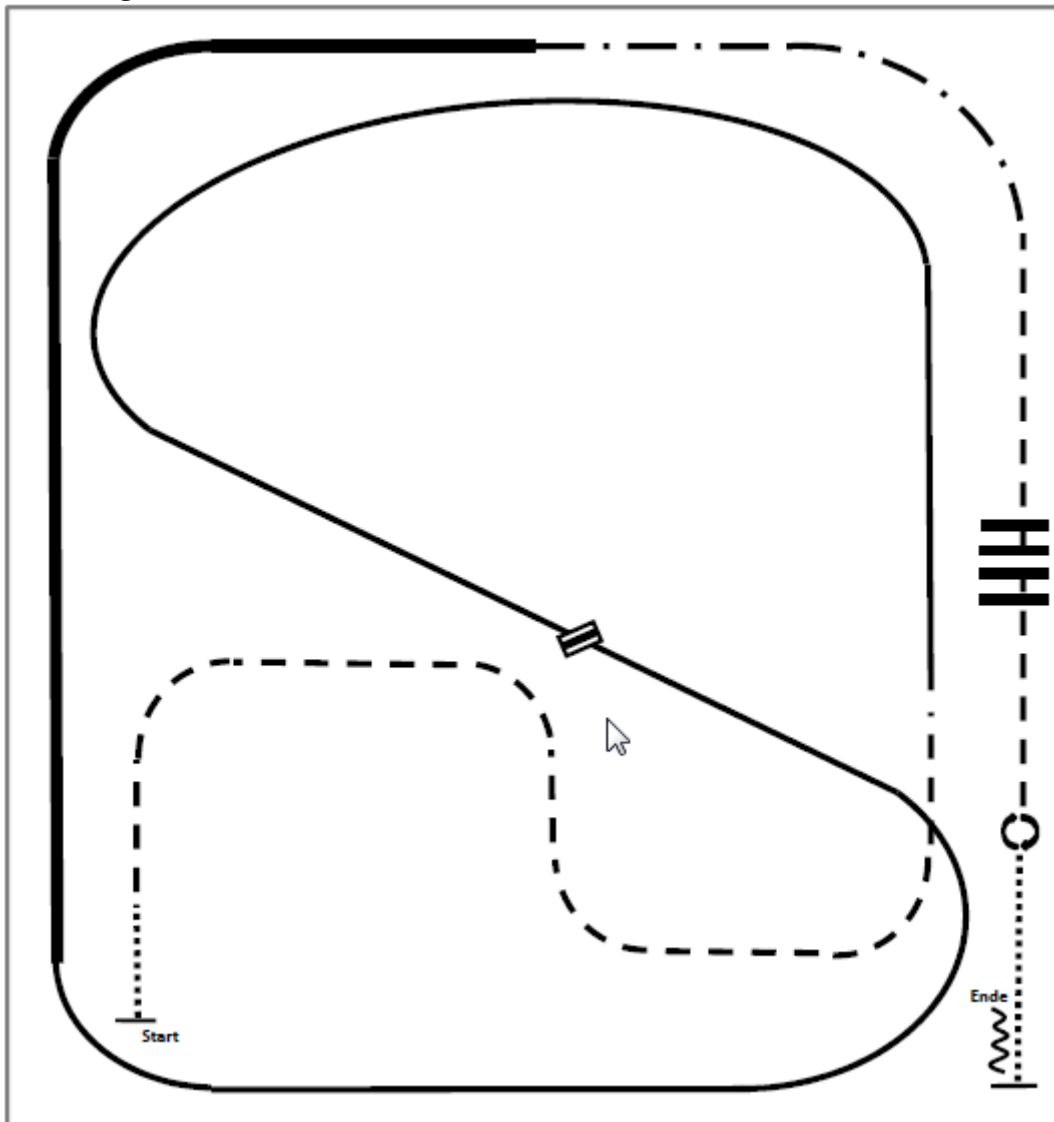

Pattern RR #13: LK 1/2 A/B sen
Arenagröße: mind. 20x40m

1. Walk
2. Trot
3. Lope left lead
4. Change leads
5. Lope right lead
6. Ext. Lope right lead
7. Ext. Trot
8. Trot
9. Trot over
10. Stop, Turn 360° each direction (either way first)
11. Walk, Stop, Back