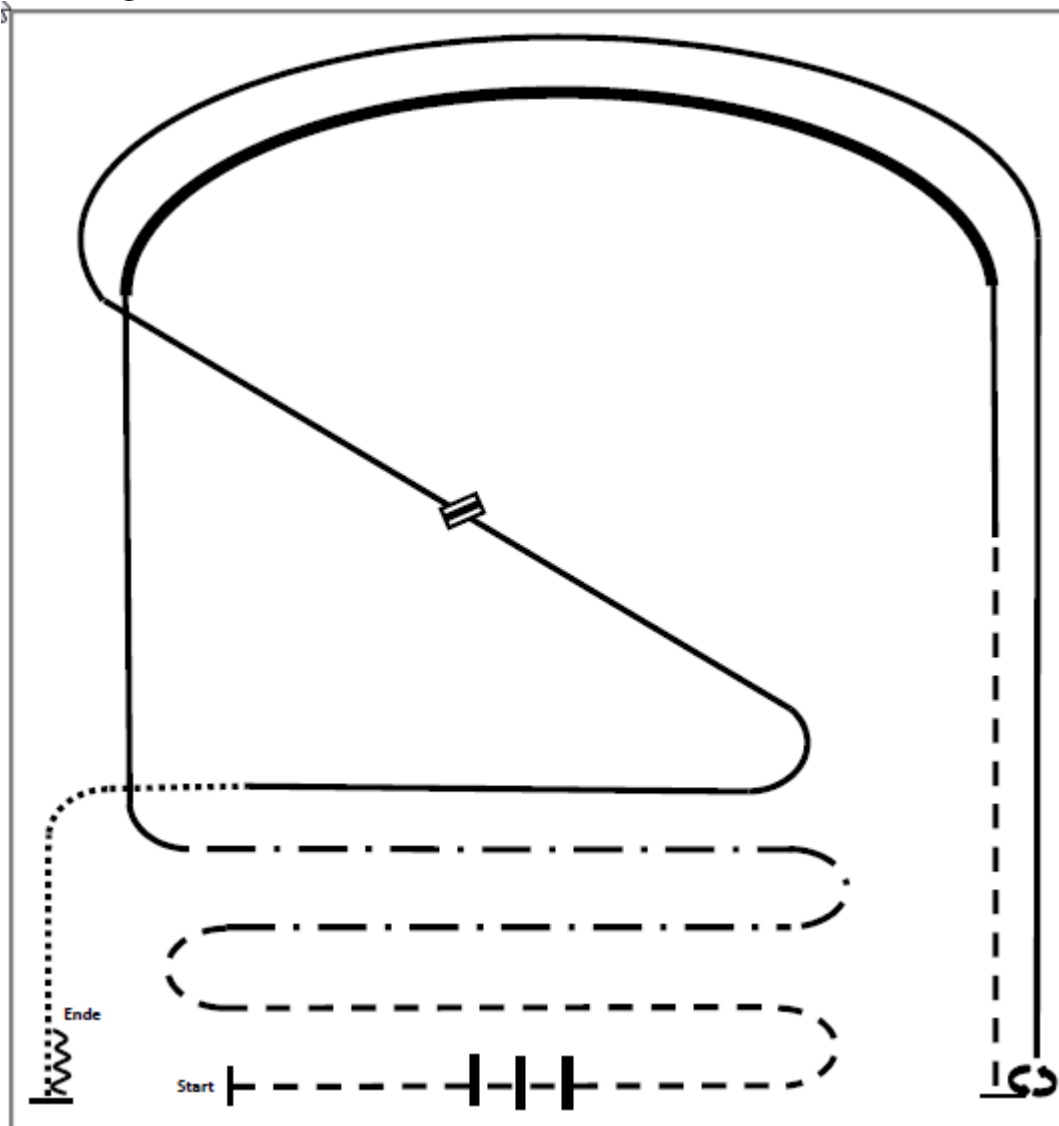

Pattern RR #14: LK 1/2 A/B sen.
Arenagröße: mind. 25x50m

1. Trot over
2. Trot
3. Ext. Trot
4. Lope right lead
5. Ext. Lope right lead,
  Lope right lead
6. Trot, Stop
7. Turn left 540°
8. Lope left lead
9. Change leads
10. Lope right lead
11. Walk
12. Stop, Back