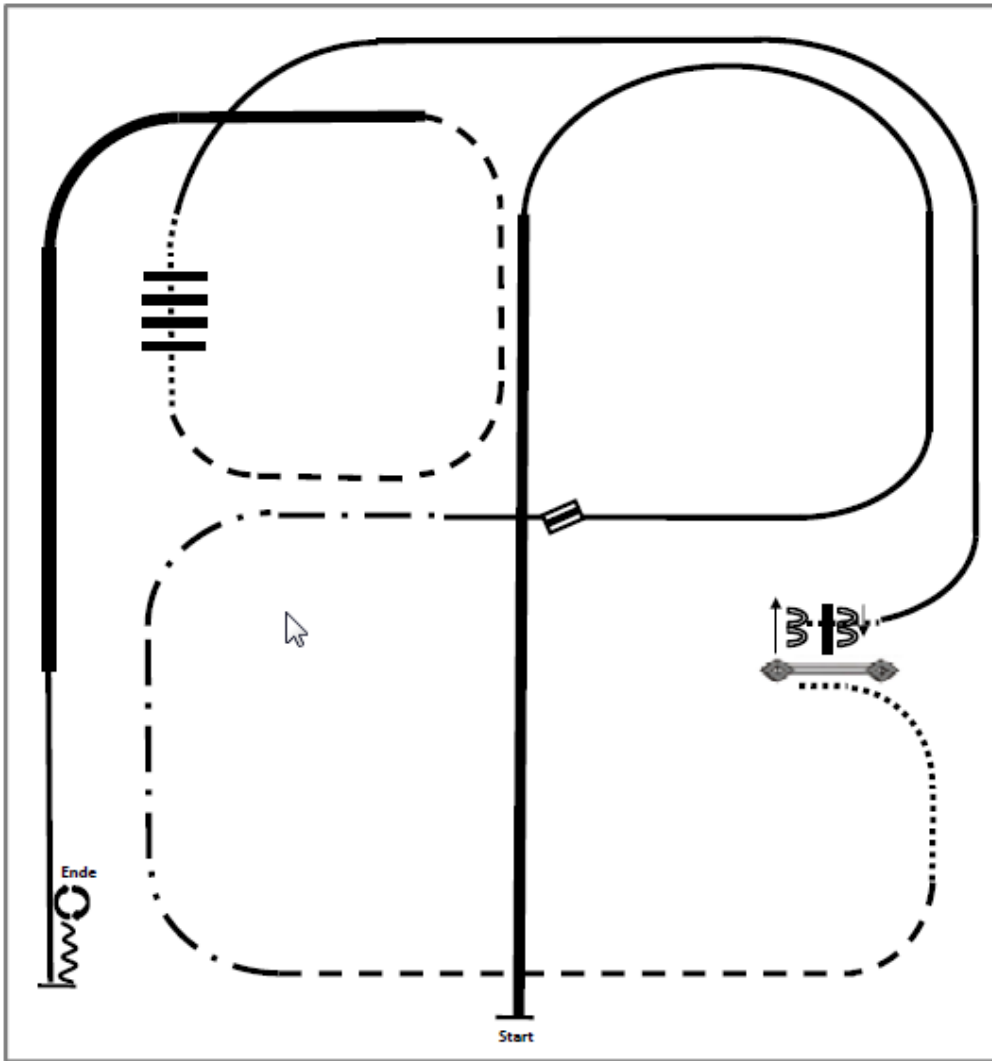

Pattern RR #9: LK 1/2 A/B sen. Quali
Arenagröße: mind. 20x40m

1. Ext Lope right lead
2. Lope right lead
3. Change leads, Lope left lead
4. Ext. Trot
5. Trot
6. Walk
7. Gate right hand push
8. Sidepass left, right 1/2 way
9. Walk over, Lope left lead
10. Walk over
11. Trot
12. Ext. Lope left lead, Lope left lead
13. Stop, Back
14. Turn 360° each direction (either way 1st)