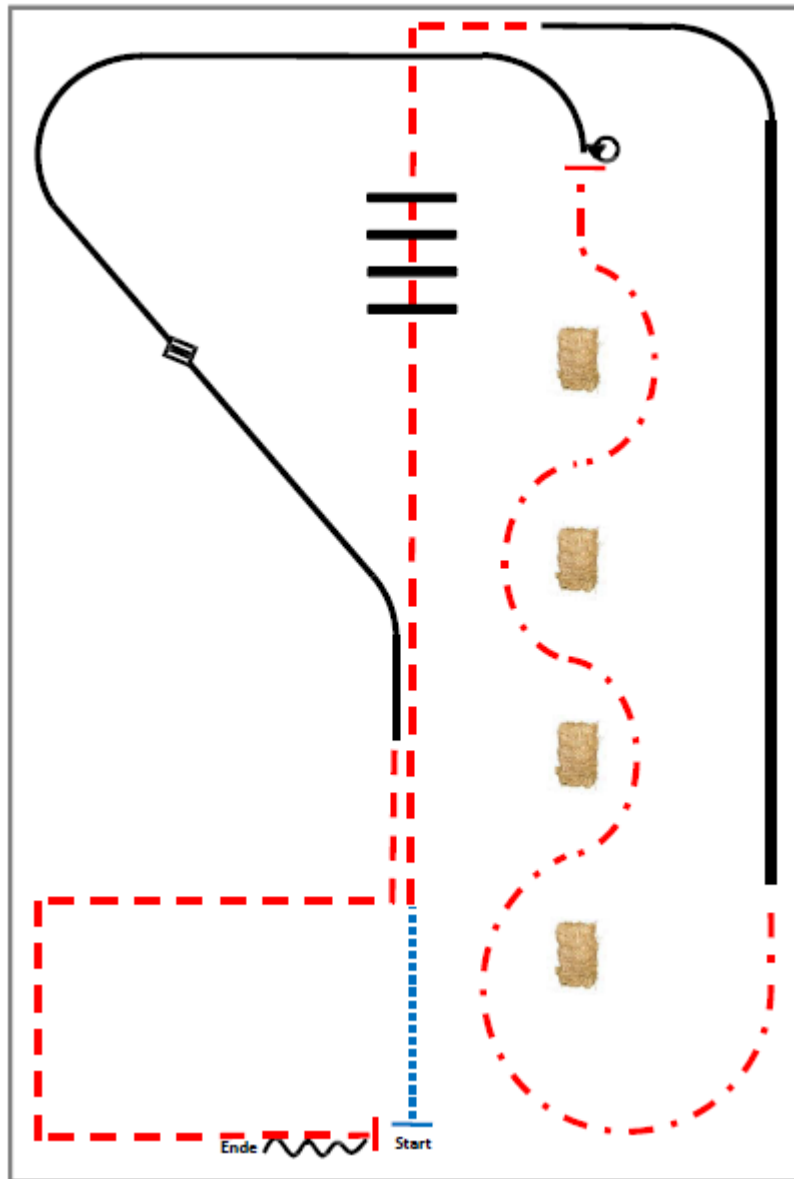

Pattern RR #1: LK 1/2 A/B sen. Quali
 Arenagröße: mind. 25x50m

- 1) Walk corners.
- 2) Sidepass right, walk over.
- 3) Stop, turns 360° each direction either way first.
- 4) Lope left lead.
- 5) Leadchange in the center of the arena, lope right lead.
- 6) Extended lope right lead.
- 7) Lope corners extended Lope.
- 8) Trot, trot two track.
- 9) Trot.
- 10) Extended trot.
- 11) Stop, back.

Pattern RR #4: LK 1/2 A/B sen. Quali
Arenagröße: mind. 20x40m

- 1) Walk.
- 2) Trot.
- 3) Trot over.
- 4) Extended trot.
- 5) Stop, 360° turn left.
- 6) Lope left lead.
- 7) Leadchange.
- 8) Lope right lead.
- 9) Extended lope, lope.
- 10) Stop, sidepass right, 450° turn right.
- 11) Extended trot, trot.
- 12) Walk, stop, back.

Pattern RR #5: LK 1/2 A/B sen. Quali
Arenagröße: mind. 20x40m

- 1) Walk.
- 2) Trot.
- 3) Trot over.
- 4) Lope right lead, extended lope.
- 5) Extended trot serpentines.
- 6) Stop, 360° turn seach direction either way first.
- 7) Lope left lead.
- 8) Leadchange.
- 9) Lope right lead.
- 10) Trot corners.
- 11) Stop, back.

Pattern RR #6: LK 1/2 A/B sen. Quali
Arenagröße: mind. 20x40m

- 1) Walk.
- 2) Extended trot serpentines.
- 3) Extended lope right lead.
- 4) Stop, 180° turn right.
- 5) Walk.
- 6) Walkover, sidepass left.
- 7) Lope right lead.
- 8) Leadchange.
- 9) Lope left lead.
- 10) Trot.
- 11) Stop, 360° turns each direction either way first.
- 12) Trot, stop, back.