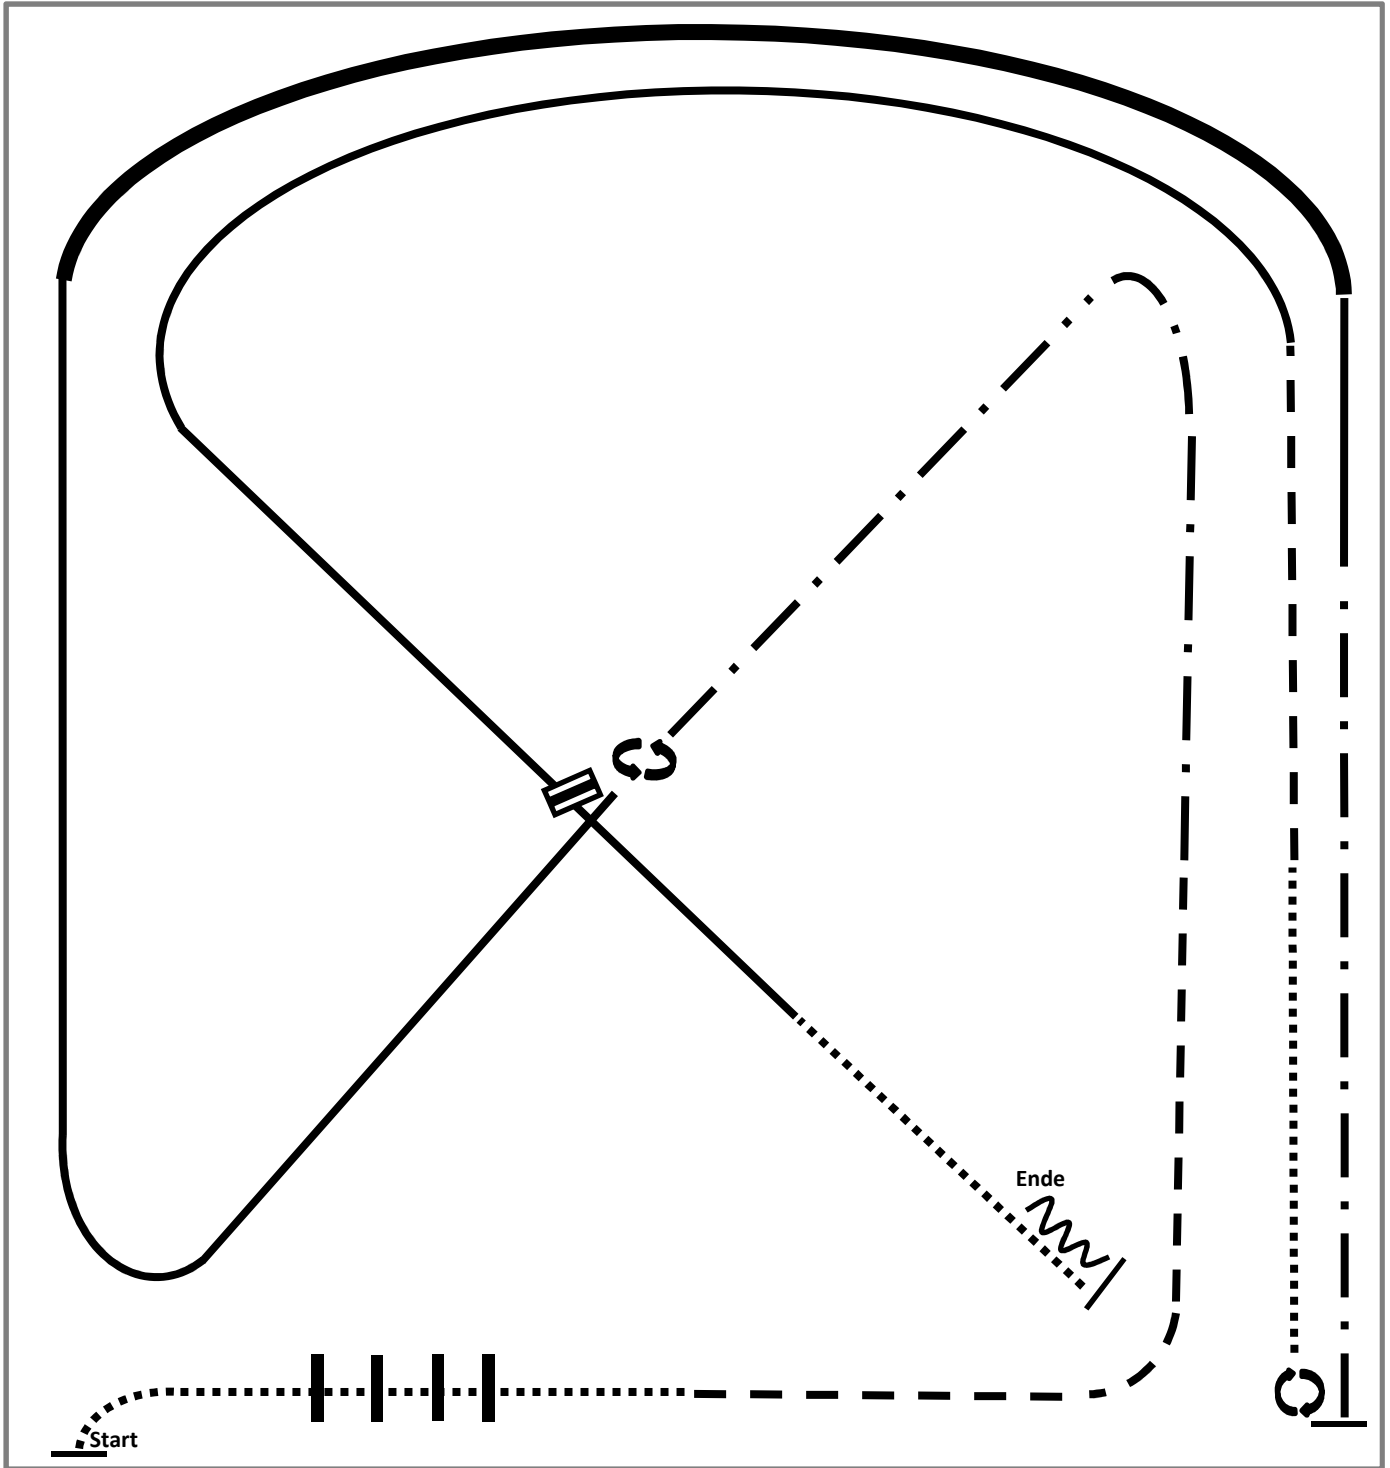

2015 Ranch Riding Pattern 10 (Arenagröße mind. 25x50):
Q LK 1/2 A/B, LK 1-3 A/B

1.Walk over	7.Ext. Trot
2.Trot	8.Stop, Turn left 540°
3.Ext.Trot	9.Walk
4.Stop, Turn right 360° right	10.Trot
5.Lope right lead	11.Lope left lead
6.Ext. Lope right lead, Lope right lead	12.Change leads, Lope right lead
	13.Walk, Stop, Back

	Back
	Lope
	Ext. Lope
	Trot
	Ext. Trot
	Walk
	Lead change flying/simple