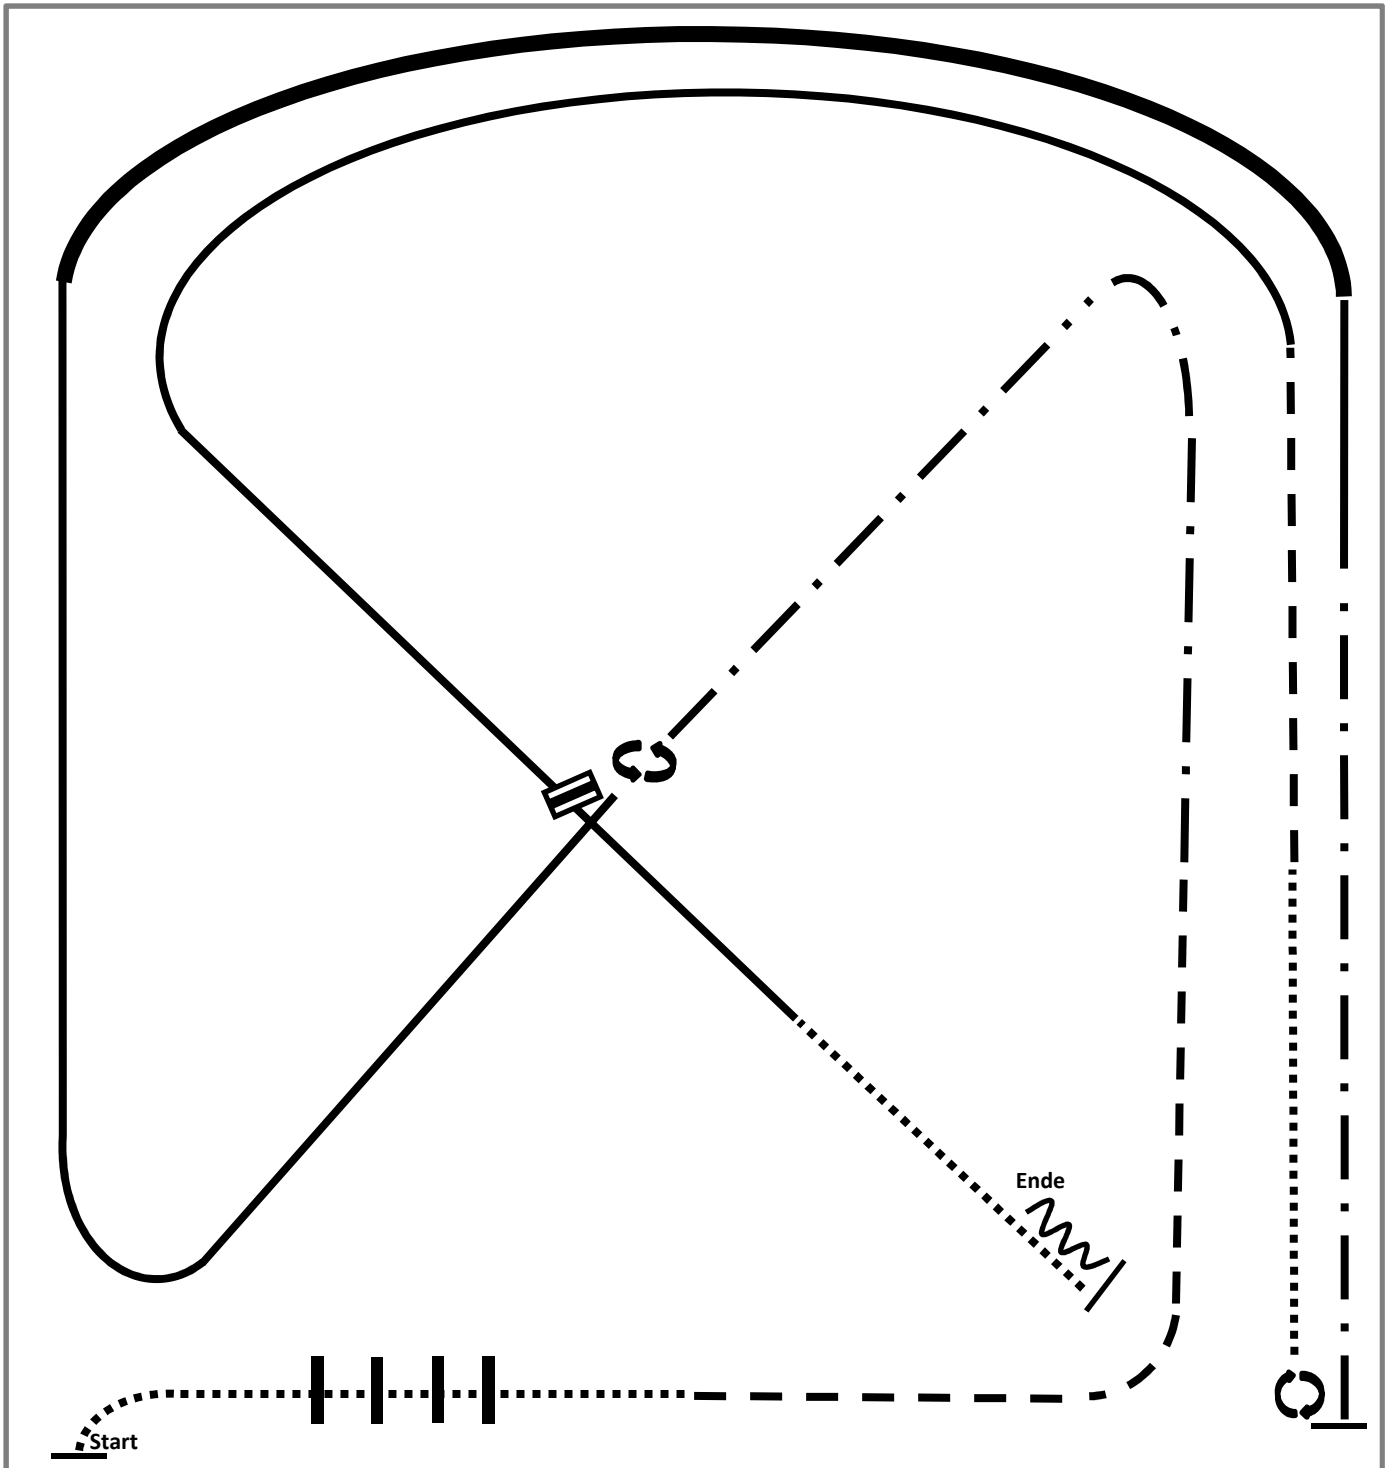

2015 Ranch Riding Pattern 10 (Arenagröße mind. 25x50): Q LK 1/2 A/B, LK 1-3 A/B

1.Walk over	7.Ext. Trot
2.Trot	8.Stop, Turn left 540°
3.Ext.Trot	9.Walk
4.Stop, Turn right 360° right	10.Trot
5.Lope right lead	11.Lope left lead
6.Ext. Lope right lead, Lope right lead	12.Change leads, Lope right lead
	13.Walk, Stop, Back

	Back
	Lope
	Ext. Lope
	Trot
	Ext. Trot
	Walk
	Lead change flying/simple