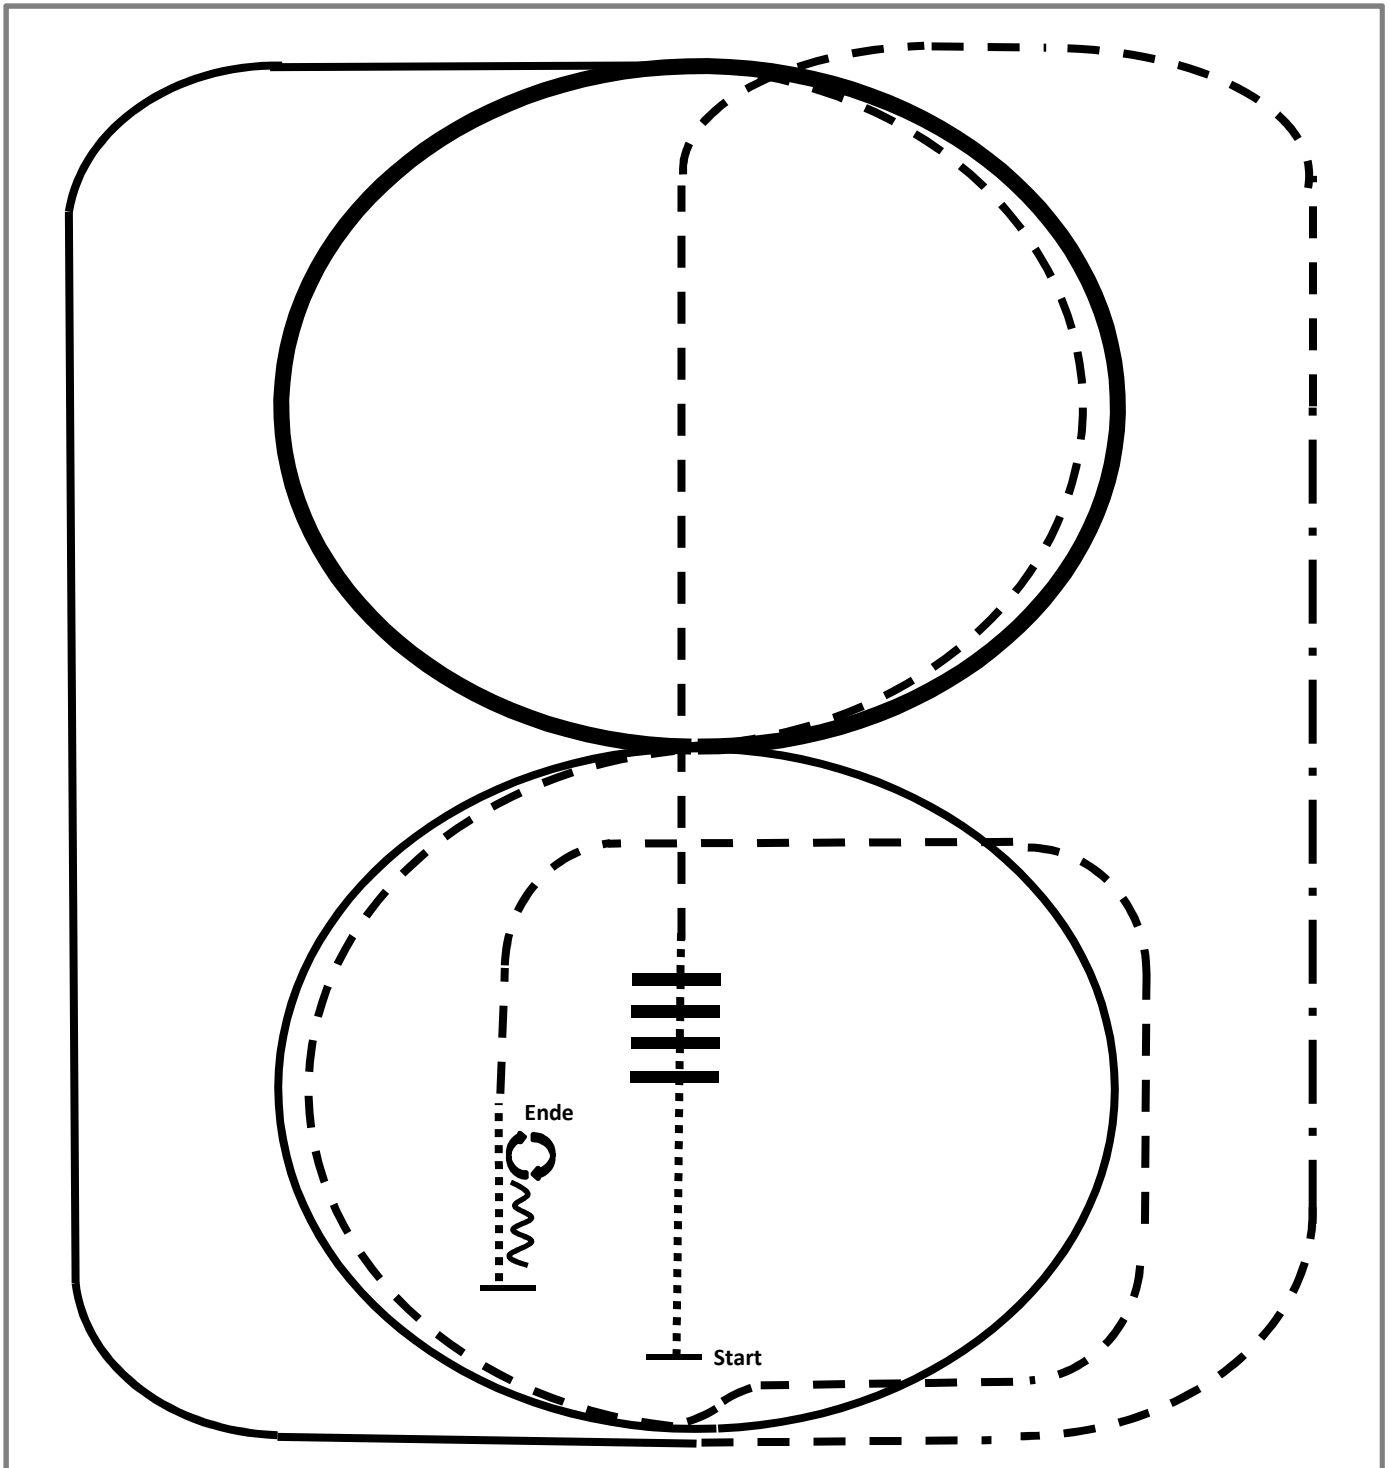

2015 Ranch Riding Pattern 14 (Arenagröße mind. 20x40): LK 4/5 A/B

- 1.Walk
- 2.Walk over
- 3.Trot
- 4.Ext. Trot, Trot
- 5.Lope right lead
- 6.Ext. Lope circle right lead
- 7.Trot (2x ½ circle)

- 8.Lope left lead circle
- 9.Trot
- 10.Walk
- 11.Stop, Back
- 12.Turn right 180°
- 13.Turn left 180°

	Back
	Lope/Galopp
	Ext. Lope
	Trot/Trab
	Ext. Trot
	Walk/Schritt
	Lead change flying/simple