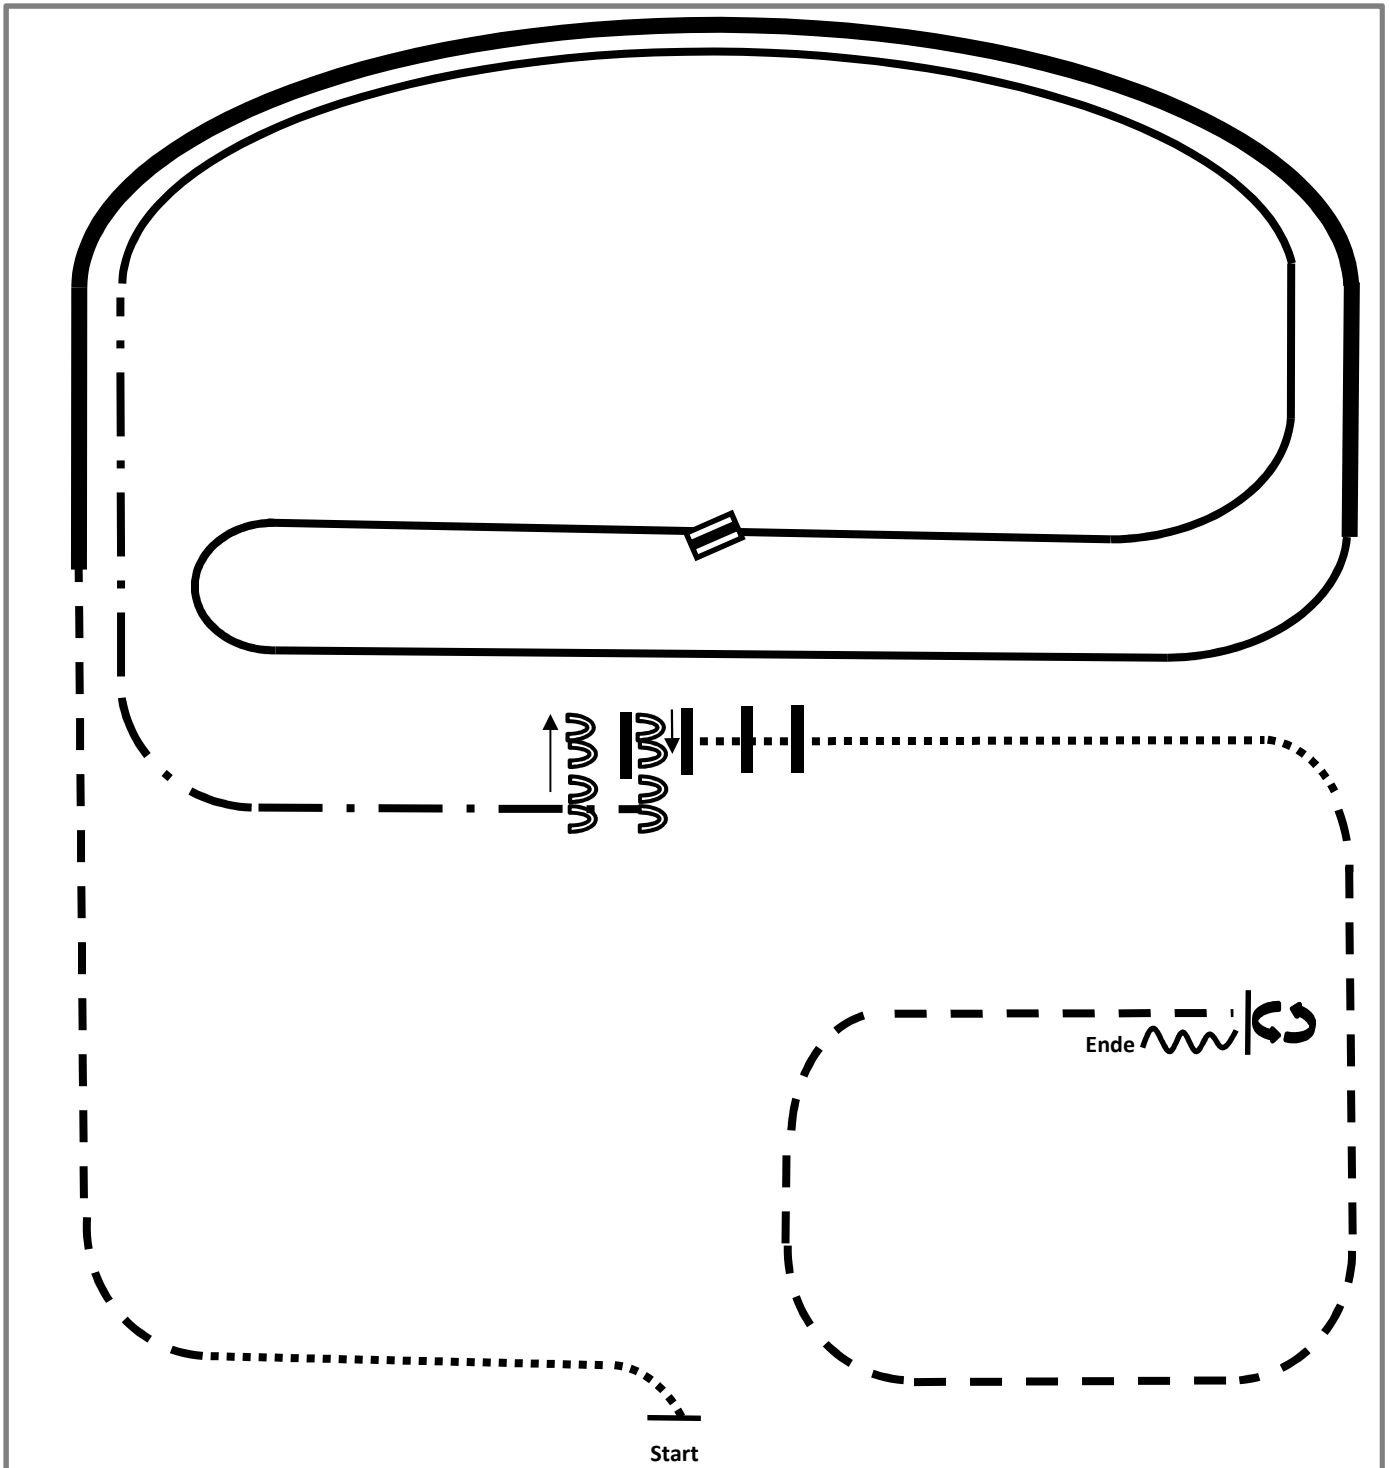

2015 Ranch Riding Pattern 5 (Arenagröße mind. 25x50): Q LK 1/2 A/B, M LK 1/2 A/B, LK 1/2 A/B

- 1.Walk
- 2.Trot
- 3.Ext. Lope right lead
- 4.Lope right lead
- 5.Change leads
- 6.Lope left lead
- 7.Ext. Trot

- 8.Stop, Sidepass left, right 1/2 way
- 9.Walk over
- 10.Walk
- 11.Trot
- 12.Stop, Turn left 360°, Back

	Back
	Lope
	Ext. Lope
	Trot
	Ext. Trot
	Walk
	Lead change flying/simple