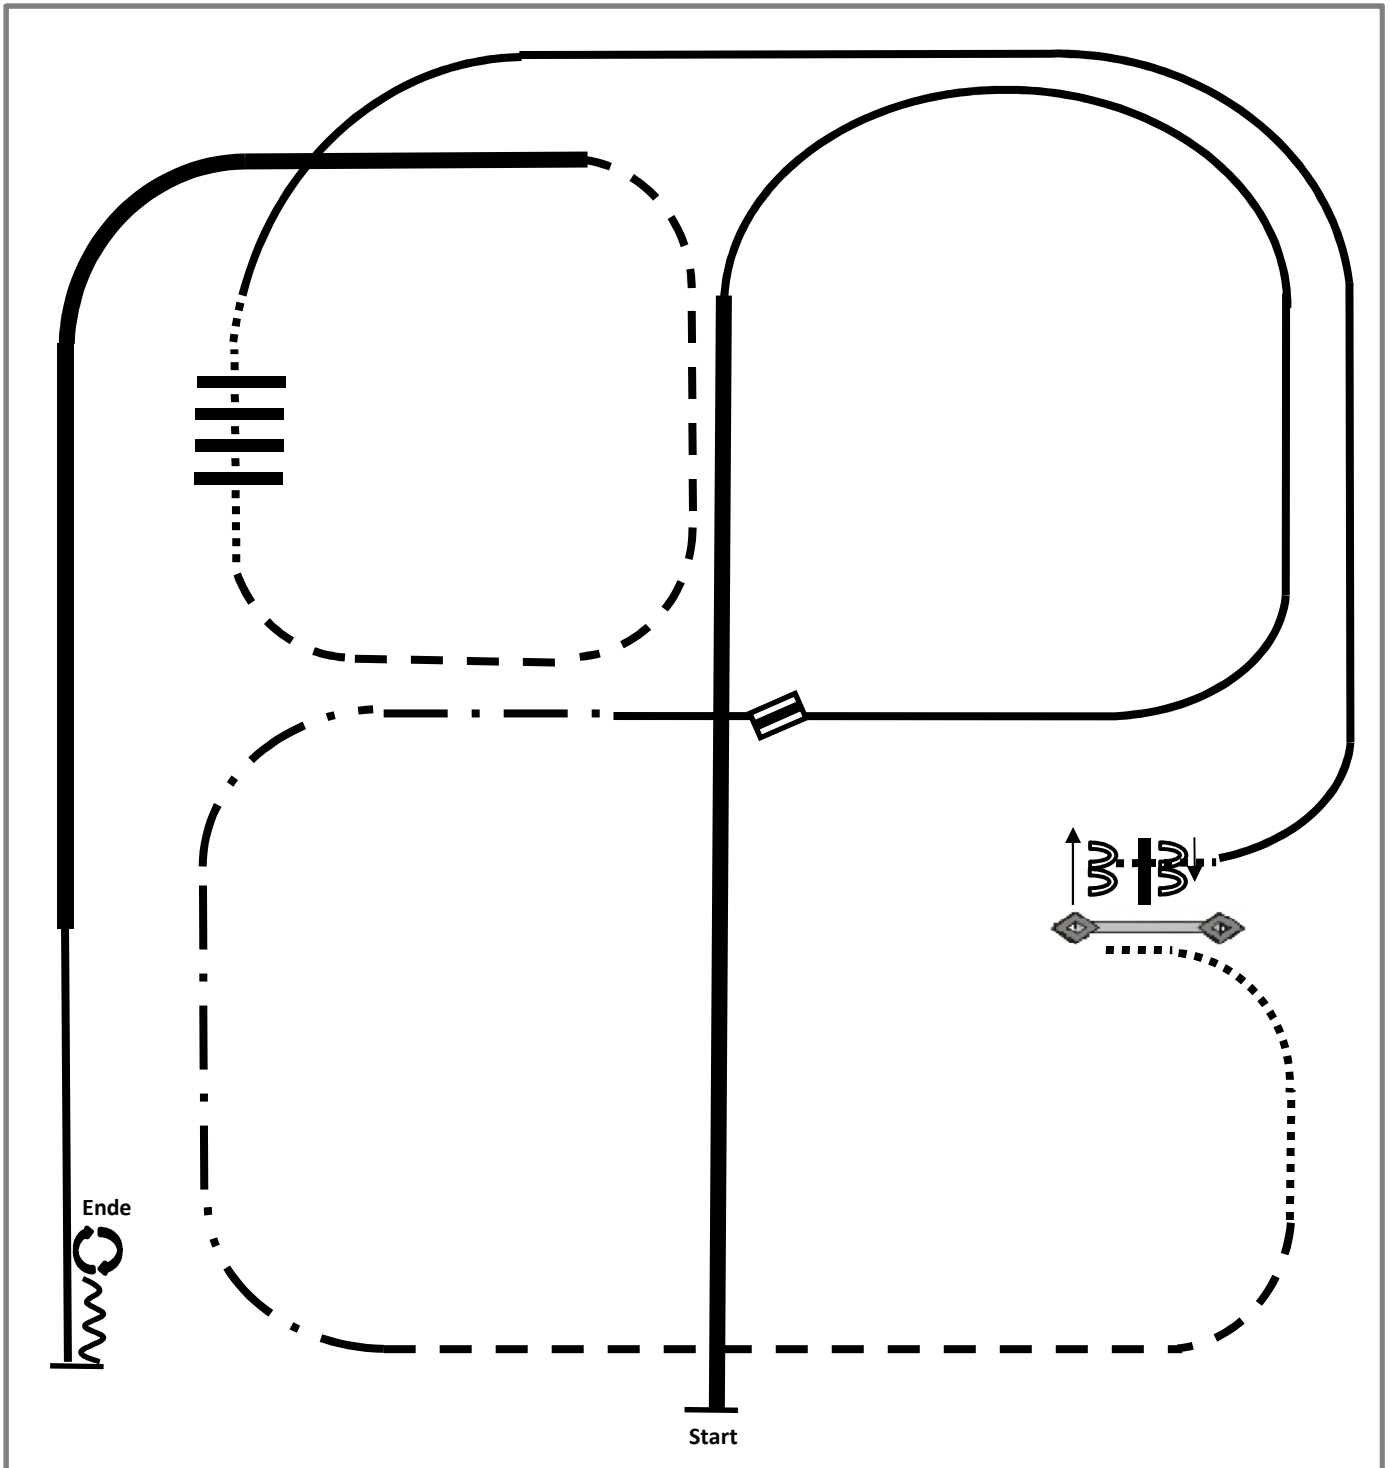

2015 Ranch Riding Pattern 6 (Arenagröße mind. 20x40): LK 1/2 A/B

1.Ext Lope right lead	8.Sidepass left, right ½ way
2.Lope right lead	9.Walk over, Lope left lead
3.Change leads, Lope left lead	10.Walk over
4.Ext. Trot	11.Trot
5.Trot	12.Ext. Lope left lead, Lope left lead
6.Walk	13.Stop, Back
7.Gate right hand push	14.Turn 360° each direct.(either way 1st)

	Back
	Lope
	Ext. Lope
	Trot
	Ext. Trot
	Walk
	Lead change flying/simple