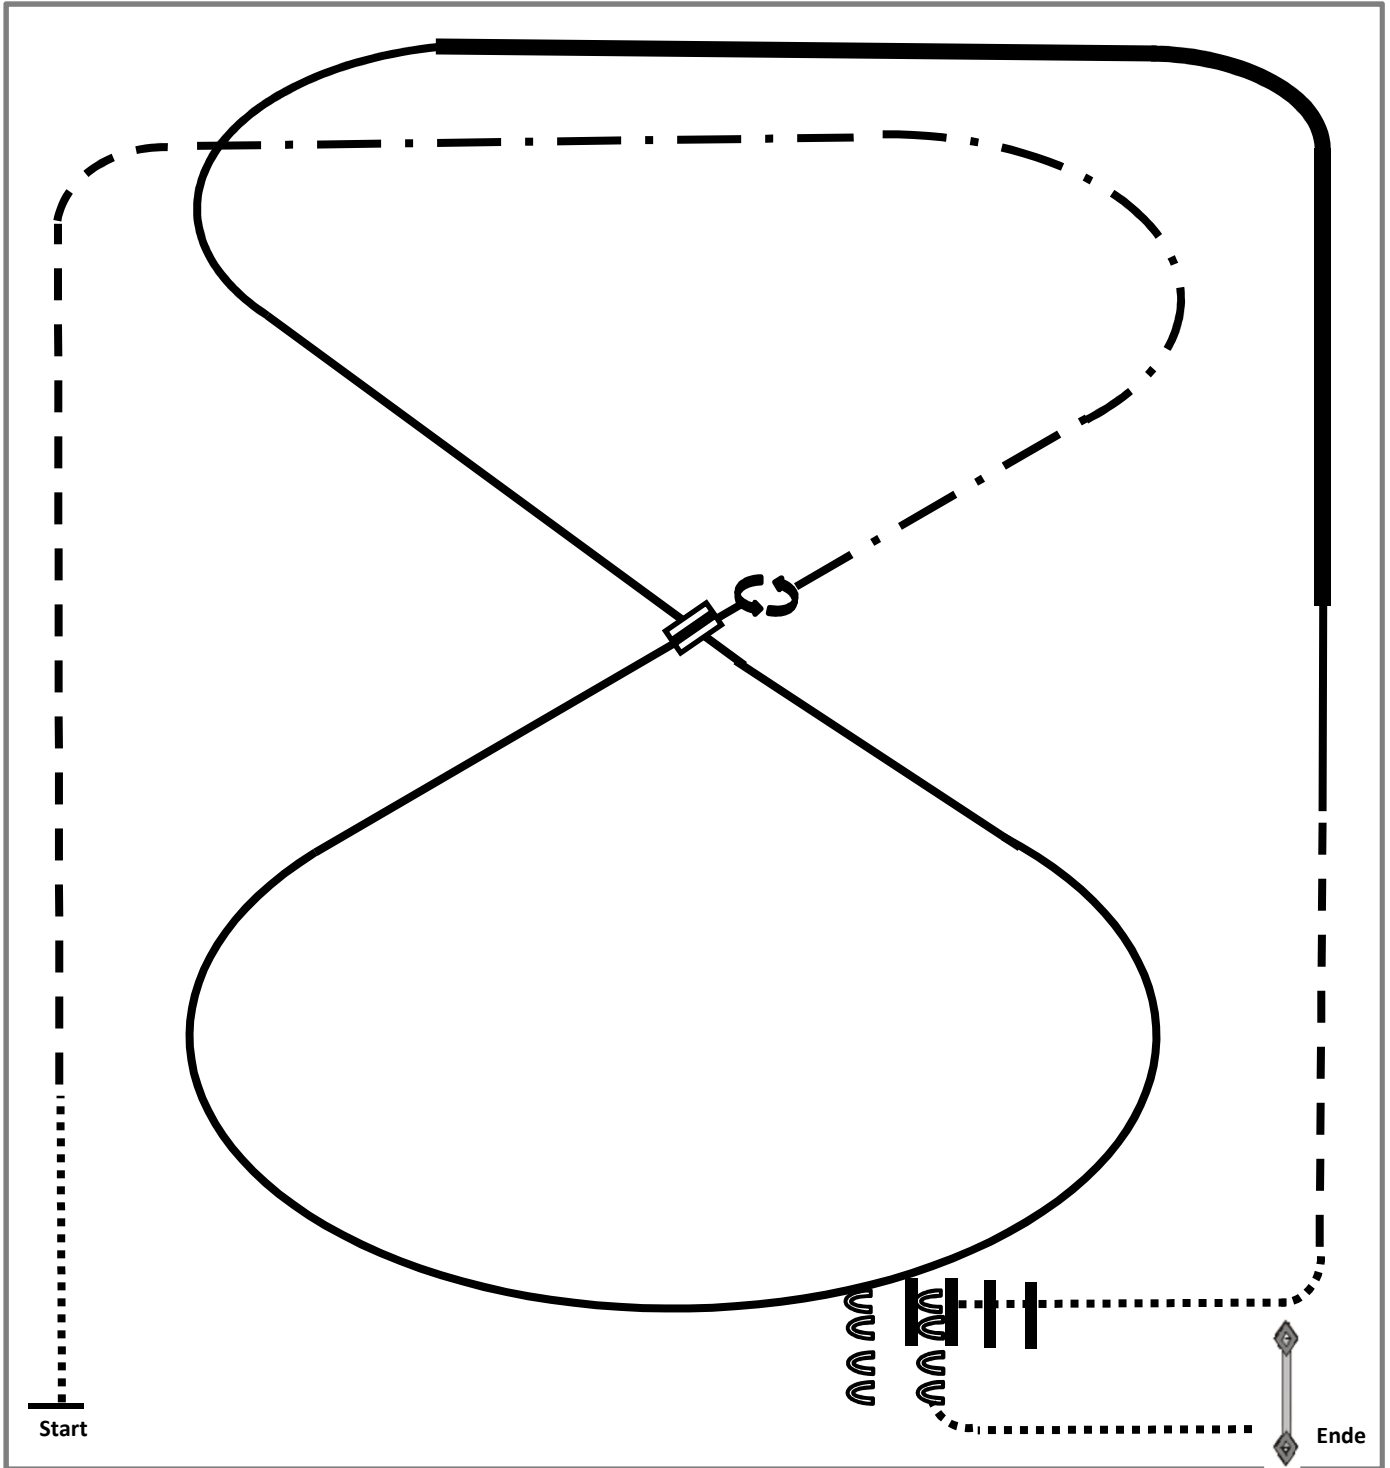

2015 Ranch Riding Pattern 12 (Arenagröße mind. 20x40): LK 1-3 A/B

- 1.Walk
- 2.Trot
- 3.Ext. Trot
- 4.Stop, Turn left 360°
- 5.Lope left lead
- 6.Change leads
- 7.Lope right lead

- 8.Ext. Lope right lead, Lope right lead
- 9.Trot
- 10.Walk
- 11.Walk over
- 12.Sidepass left, Turn left 180°
- 13.Gate right hand push

	Back
	Lope
	Ext. Lope
	Trot
	Ext. Trot
	Walk
	Lead change flying/simple