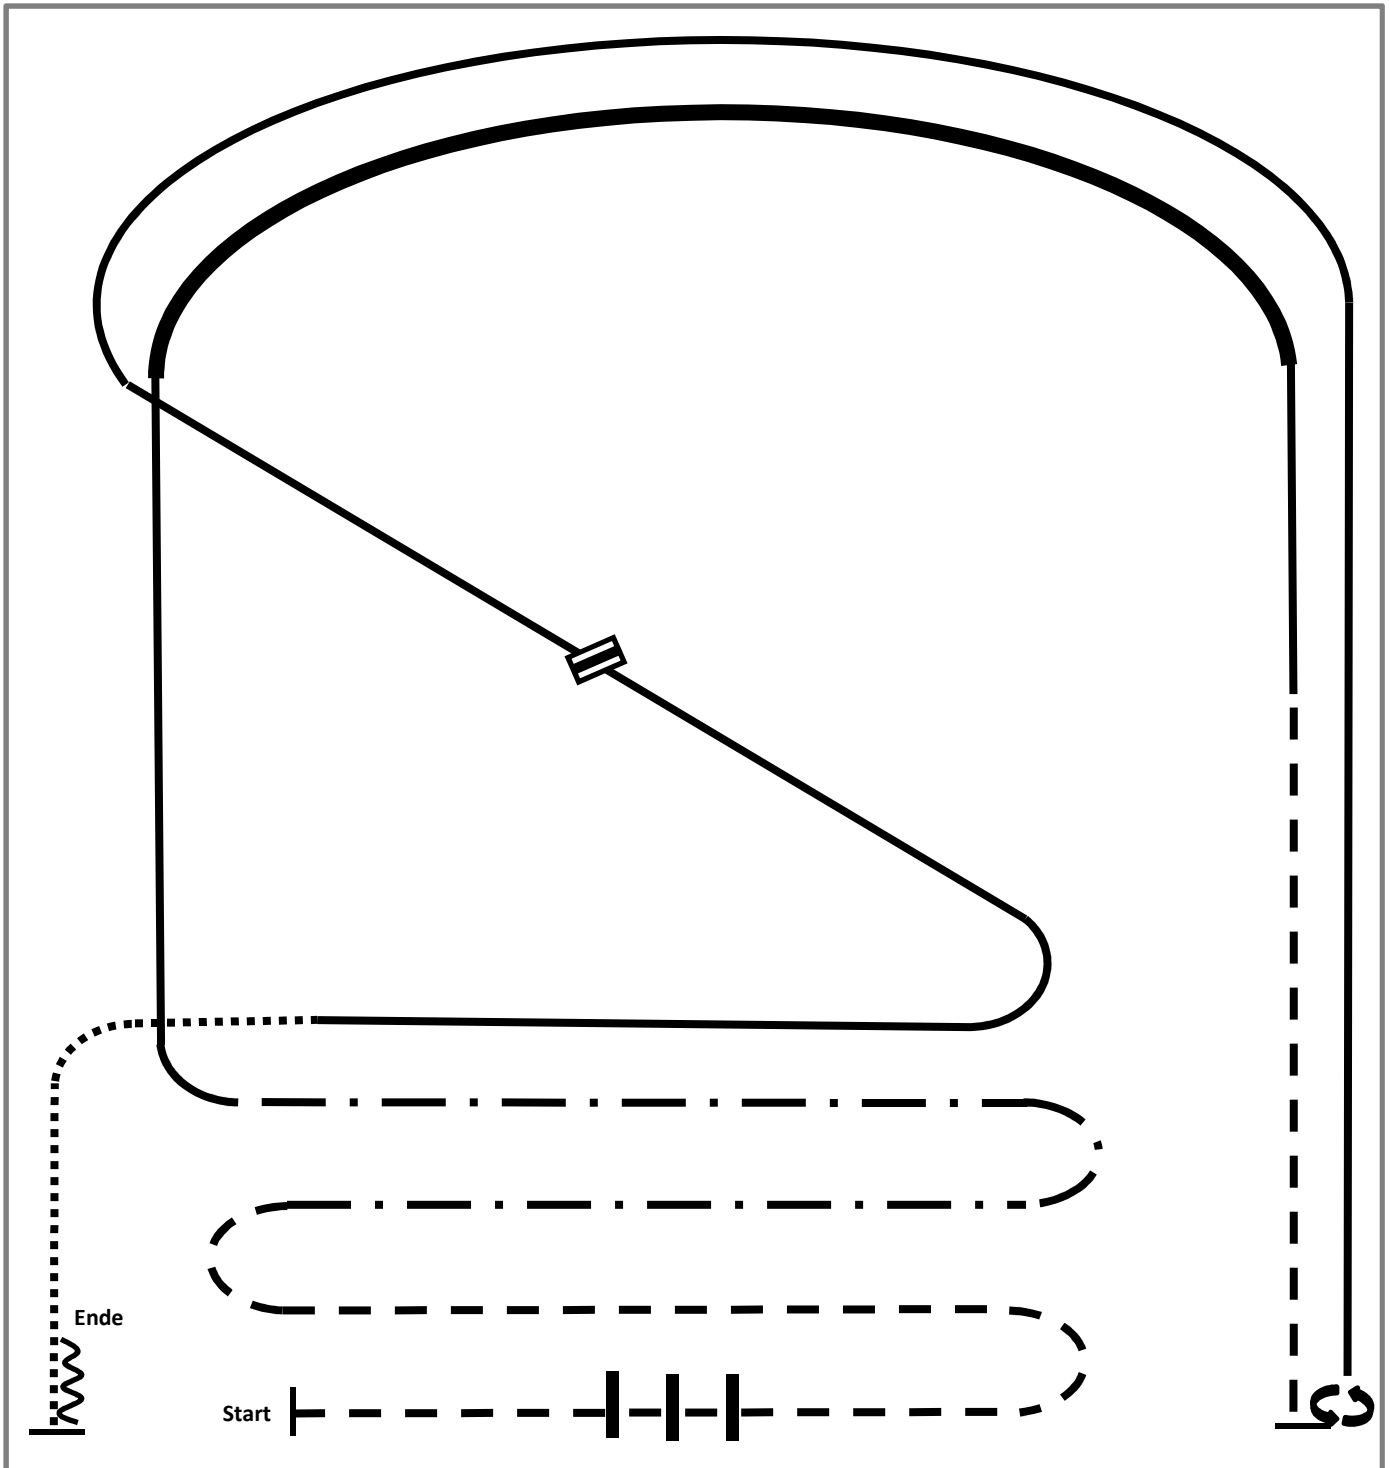

2015 Ranch Riding Pattern 8 (Arenagröße mind. 25x50): LK 1-3 A/B

1. Trot over	7. Turn left 540°
2. Trot	8. Lope left lead
3. Ext. Trot	9. Change leads
4. Lope right lead	10. Lope right lead
5. Ext. Lope right lead, Lope right lead	11. Walk
6. Trot, Stop	12. Stop, Back

	Back
	Lope
	Ext. Lope
	Trot
	Ext. Trot
	Walk
	Lead change flying/simple