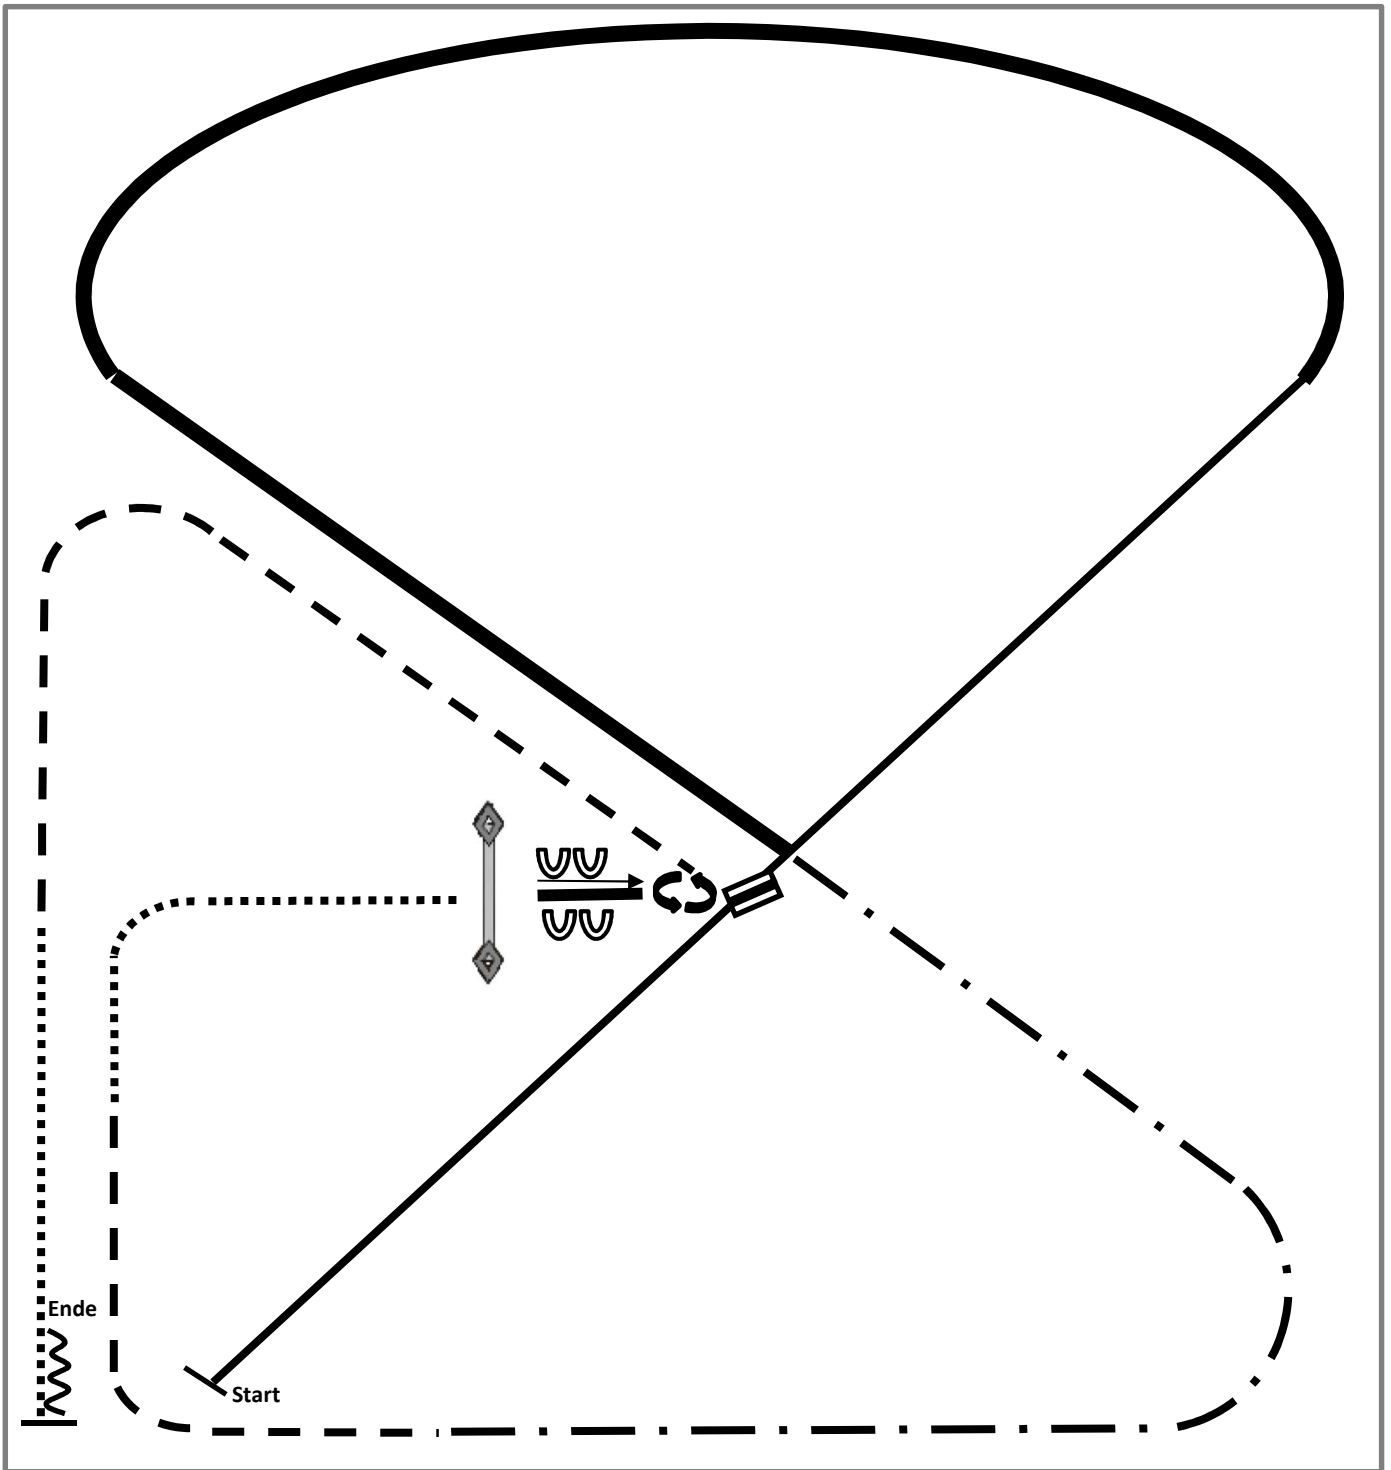

2015 Ranch Riding Pattern 9 (Arenagröße mind. 20x40): Q LK 1/2 A/B, M LK 1/2 A/B

1. Lope right lead	8. Gate right hand push
2. Change leads	9. Sidepass left
3. Lope left lead	10. Turn left 270°
4. Ext. Lope left lead	11. Trot
5. Ext. Trot	12. Walk
6. Trot	13. Stop, Back
7. Walk	

	Back
	Lope
	Ext. Lope
	Trot
	Ext. Trot
	Walk
	Lead change flying/simple