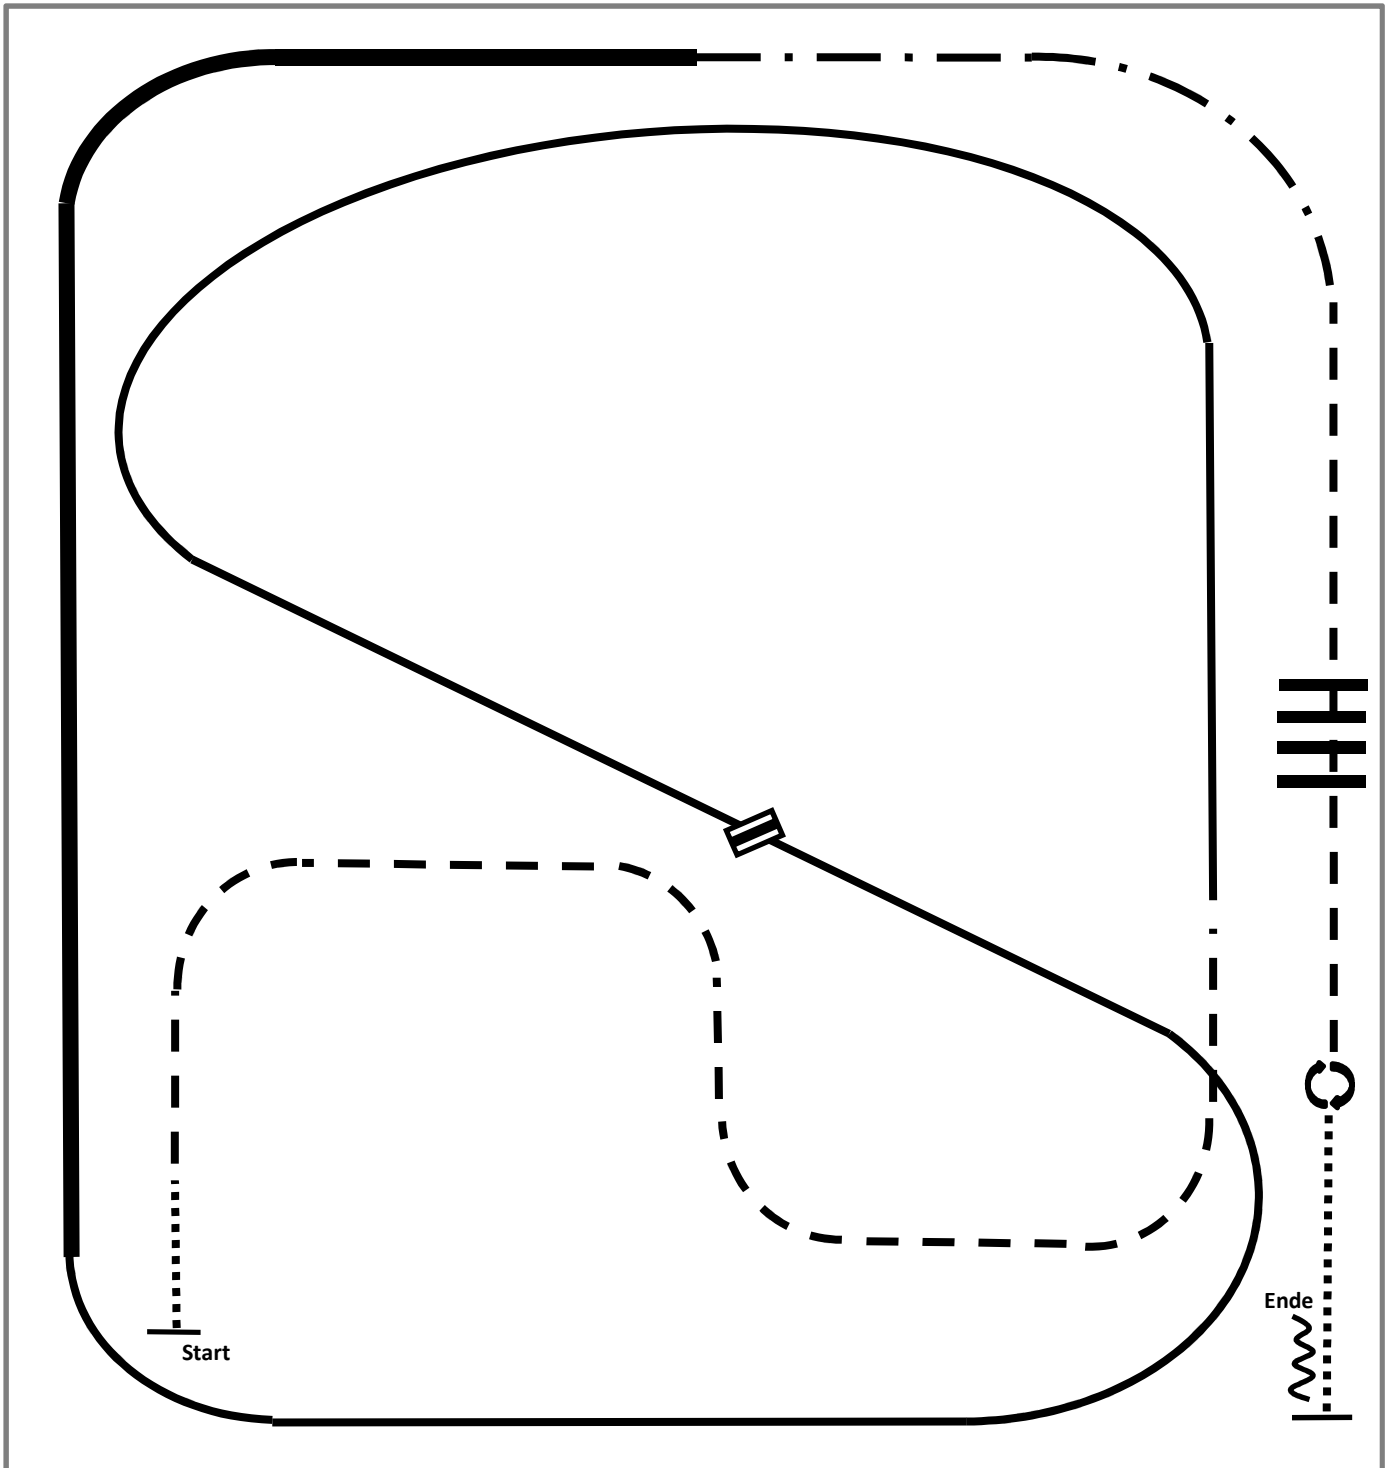

2015 Ranch Riding Pattern 2 (Arenagröße mind. 20x40): Q LK 1/2 A/B

- 1.Walk
- 2.Trot
- 3.Ext. Trot
- 4.Lope left lead
- 5.Stop, turn right 540°
- 6.Ext. Lope right lead
- 7.Lope right lead

- 8.Change leads. Lope left lead
- 9.Walk
- 10.Walk over
- 11.Trot
- 12.Ext. Trot
- 13.Stop, Back

	Back
	Lope
	Ext. Lope
	Trot
	Ext. Trot
	Walk
	Lead change flying/simple

2015 Ranch Riding Pattern 3 (Arenagröße mind. 20x40): LK 1-3 A/B

- | | |
|--|-----------------------|
| 1.Walk | 7.Trot |
| 2.Trot | 8.Lope left lead |
| 3.Ext. Trot to the center | 9.Ext. Lope left lead |
| 4.Stop, Sidepass right | 10.Change leads |
| 5.Turn 360° each direction
(either way first) | 11.Lope right lead |
| 6.Walk | 12.Ext. Trot |
| | 13.Stop, Back |

	Back
	Lope
	Ext. Lope
	Trot
	Ext. Trot
	Walk
	Lead change flying/simple

2015 Ranch Riding Pattern 4 (Arenagröße mind. 20x40): LK 1-3 A/B

- 1.Walk
- 2.Trot
- 3.Lope left lead
- 4.Change leads
- 5.Lope right lead
- 6.Ext. Lope right lead
- 7.Ext. Trot

- 8.Trot
- 9.Trot over
- 10.Stop, Turn 360° each direction
(either way first)
- 11.Walk, Stop, Back

	Back
	Lope
	Ext. Lope
	Trot
	Ext. Trot
	Walk
	Lead change flying/simple

2015 Ranch Riding Pattern 5 (Arenagröße mind. 25x50): Q LK 1/2 A/B, M LK 1/2 A/B, LK 1/2 A/B