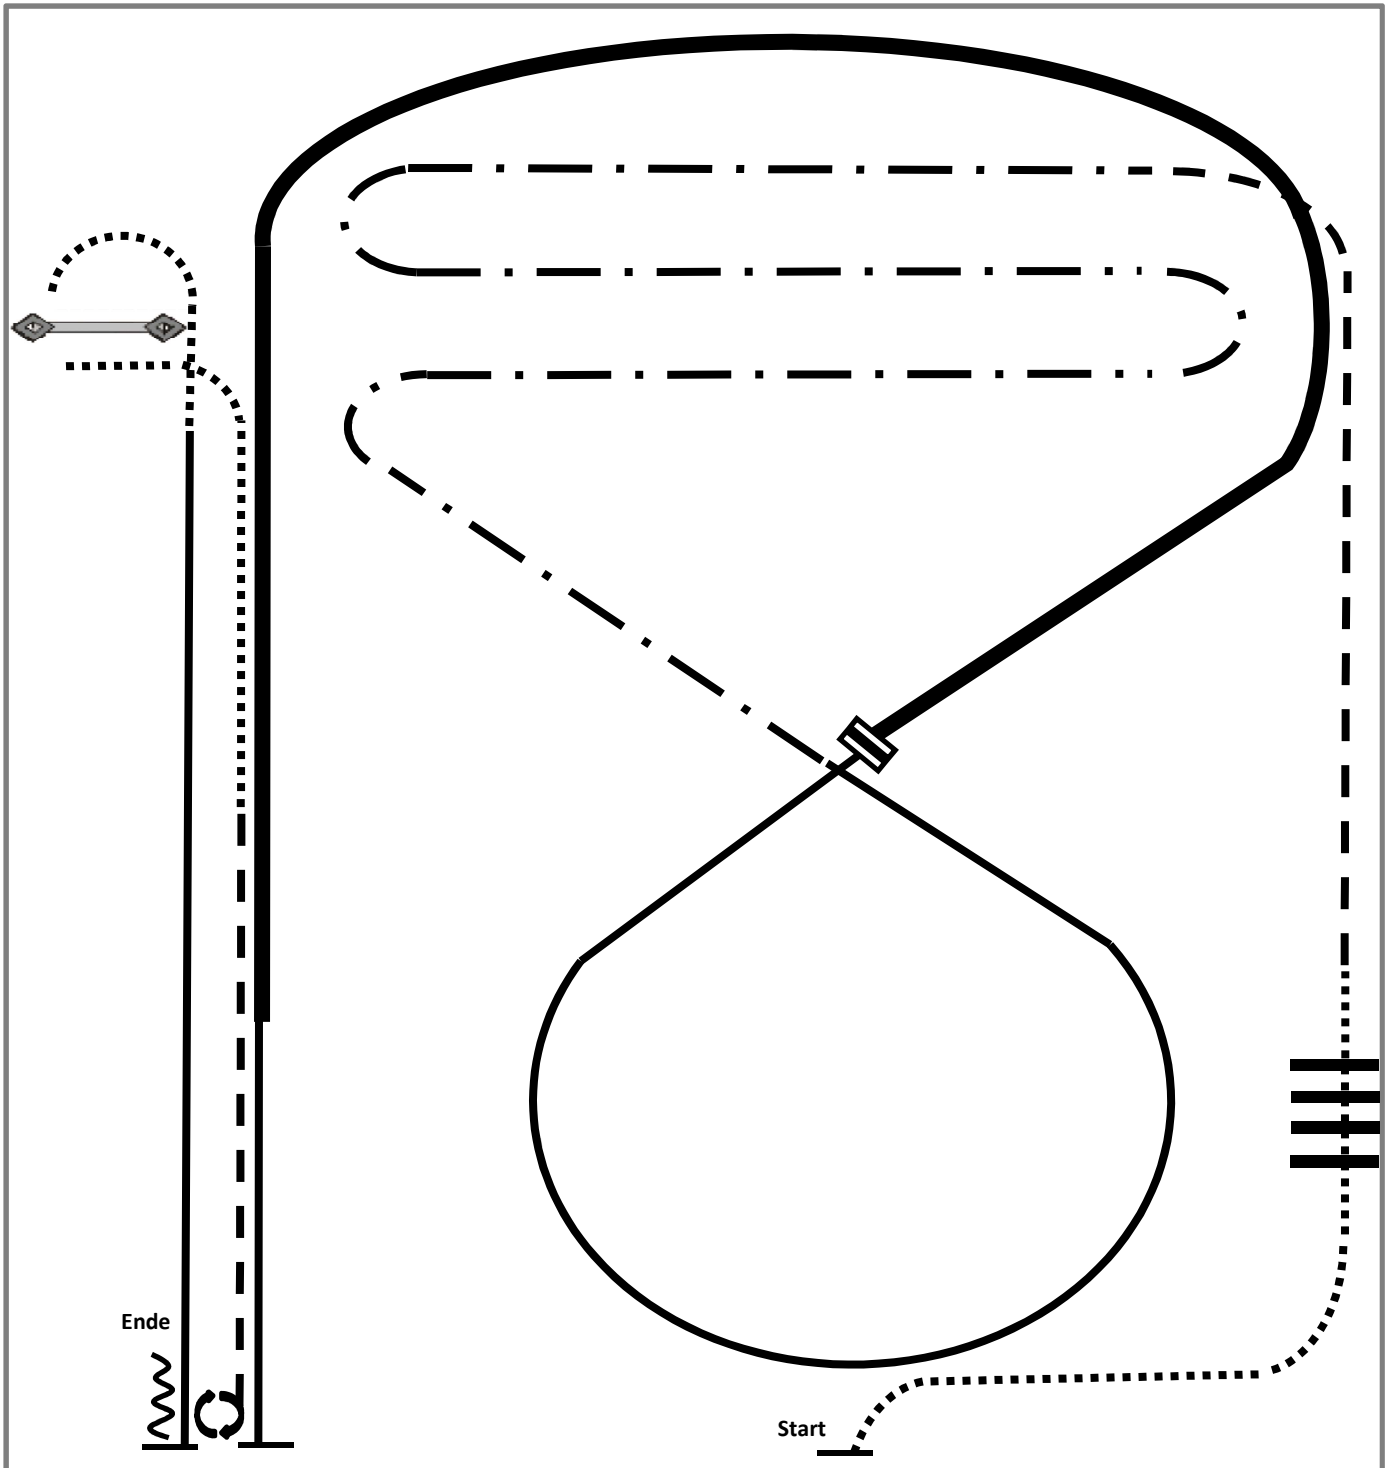

2015 Ranch Riding Pattern 11 (Arenagröße mind. 30x60): LK 1-3 A/B, M 1/2 A/B

- 1.Walk over
- 2.Trot
- 3.Ext.Trot
- 4.Lope right lead
- 5.Change leads
- 6.Ext. Lope left lead,
  Lope left lead

7. Stop, Turn 540° either direction
- 8.Trot
- 9.Walk
- 10.Gate right hand push
- 11.Walk, Lope left lead
- 12.Stop, Back

	Back
	Lope
	Ext. Lope
	Trot
	Ext. Trot
	Walk
	Lead change flying/simple