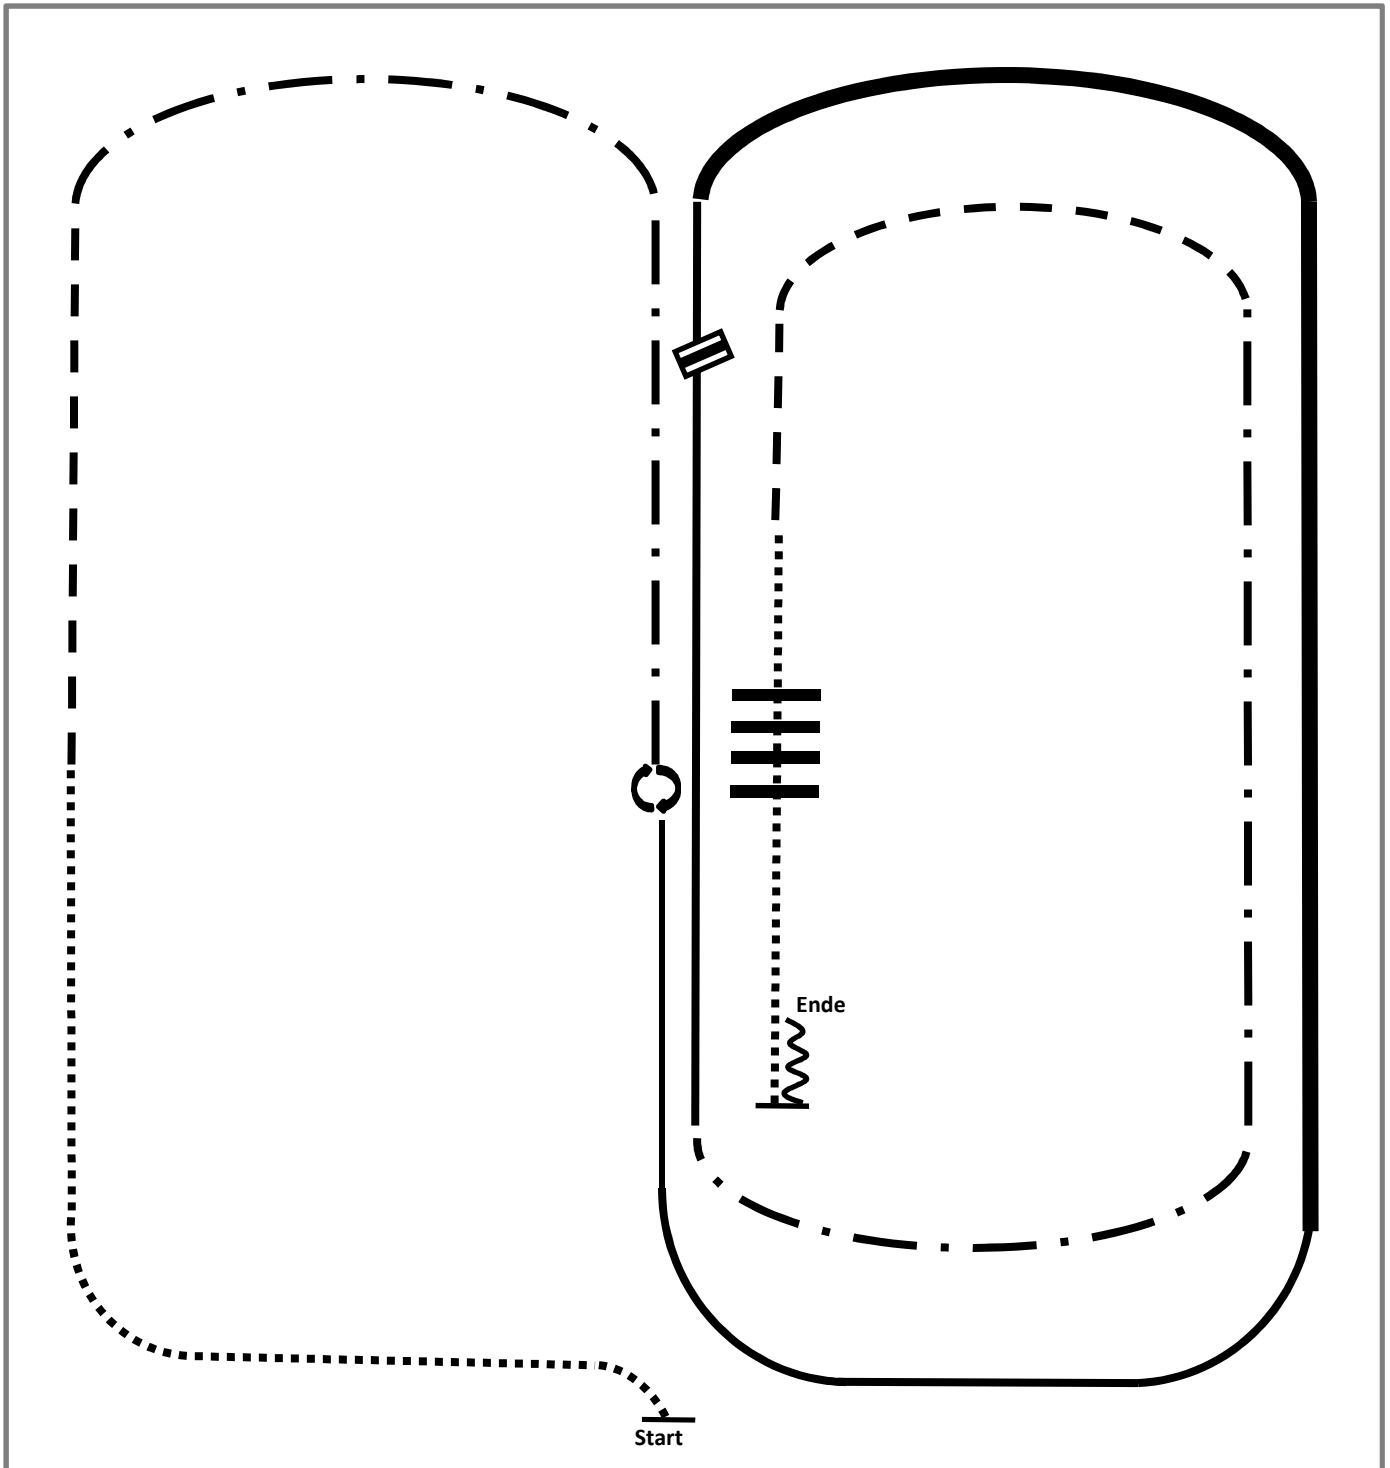

2015 Ranch Riding Pattern 2 (Arenagröße mind. 20x40): Q LK 1/2 A/B

- 1.Walk
- 2.Trot
- 3.Ext. Trot
- 4.Lope left lead
- 5.Stop, turn right 540°
- 6.Ext. Lope right lead
- 7.Lope right lead

- 8.Change leads. Lope left lead
- 9.Walk
- 10.Walk over
- 11.Trot
- 12.Ext. Trot
- 13.Stop, Back

	Back
	Lope
	Ext. Lope
	Trot
	Ext. Trot
	Walk
	Lead change flying/simple

2015 Ranch Riding Pattern 6 (Arenagröße mind. 20x40): LK 1/2 A/B

- | | |
|--------------------------------|---|
| 1.Ext Lope right lead | 8.Sidepass left, right ½ way |
| 2.Lope right lead | 9.Walk over, Lope left lead |
| 3.Change leads, Lope left lead | 10.Walk over |
| 4.Ext. Trot | 11.Trot |
| 5.Trot | 12.Ext. Lope left lead, Lope left lead |
| 6.Walk | 13.Stop, Back |
| 7.Gate right hand push | 14.Turn 360° each direct.(either way 1st) |

	Back
	Lope
	Ext. Lope
	Trot
	Ext. Trot
	Walk
	Lead change flying/simple

2015 Ranch Riding Pattern 7 (Arenagröße mind. 30x60): Q LK 1/2 A/B, M LK 1/2 A/B

- 1.Walk
- 2.Trot
- 3.Ext.Trot
- 4.Stop, Turn 360° each direction (either way first)
- 5.Lope left lead
- 6.Ext. Lope left lead