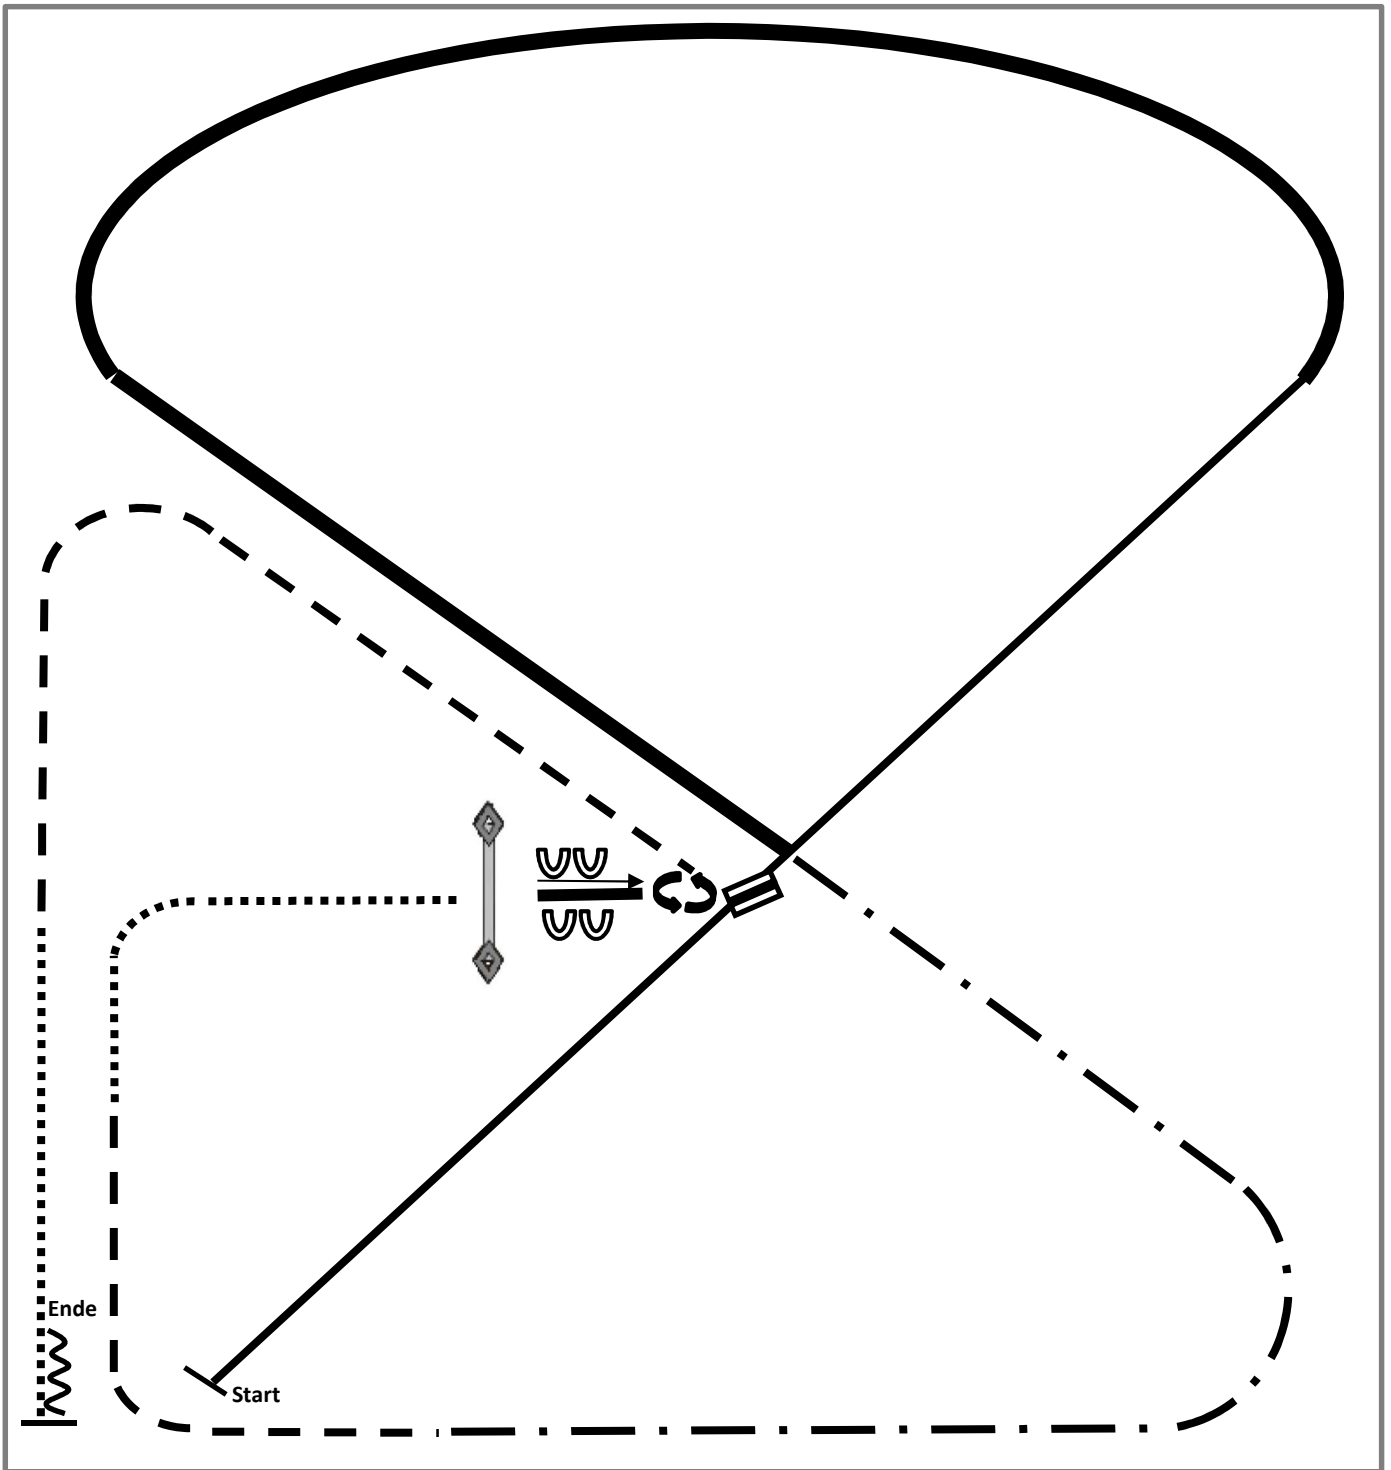

2015 Ranch Riding Pattern 9 (Arenagröße mind. 20x40): Q LK 1/2 A/B, M LK 1/2 A/B

1. Lope right lead
2. Change leads
3. Lope left lead
4. Ext. Lope left lead
5. Ext. Trot
6. Trot
7. Walk

8. Gate right hand push
9. Sidepass left
10. Turn left 270°
11. Trot
12. Walk
13. Stop, Back

	Back
	Lope
	Ext. Lope
	Trot
	Ext. Trot
	Walk
	Lead change flying/simple