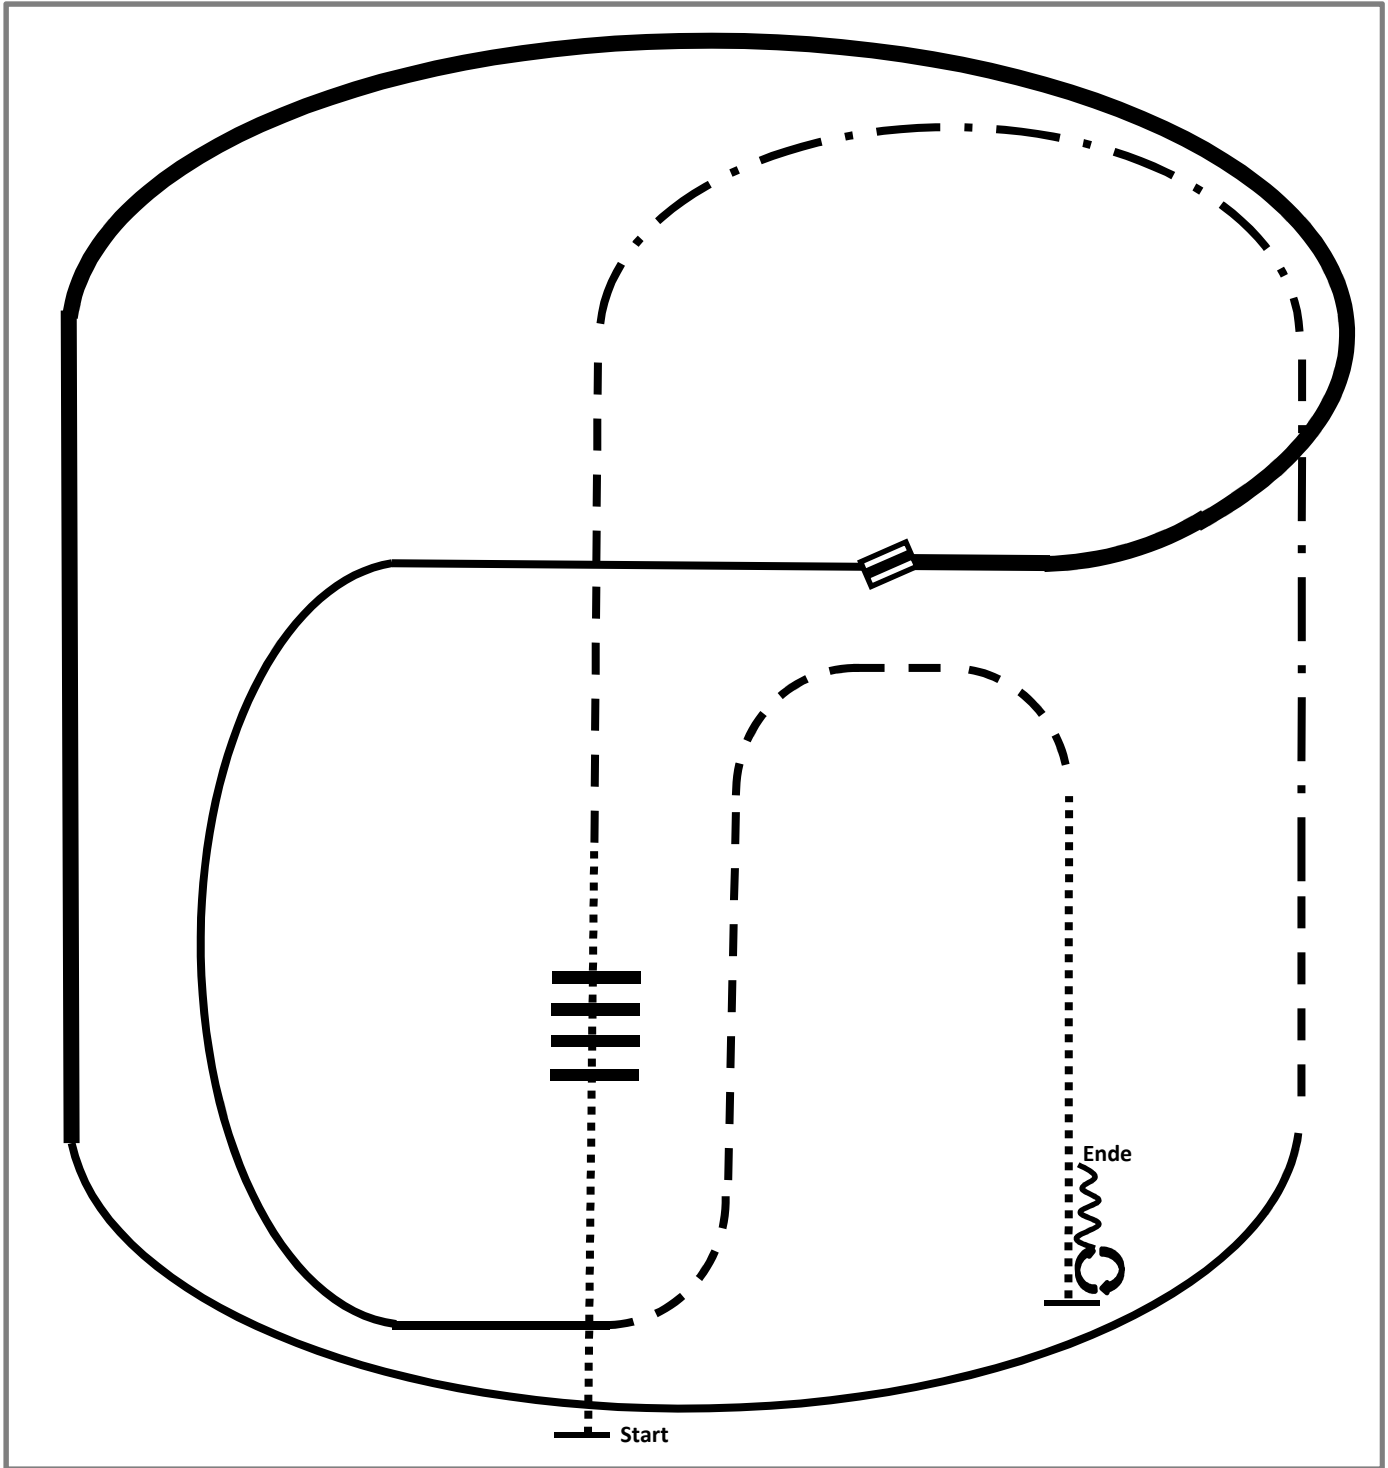

2015 Ranch Riding Pattern 13 (Arenagröße mind. 20x40): LK 1-3 A/B

- 1.Walk over
- 2.Trot
- 3.Ext.Trot, Trot
- 4.Lope right lead
- 5.Ext. Lope right lead
- 6.Change leads
- 7.Lope left lead

- 8.Trot
- 9.Walk
- 10.Stop, Turn 360° each direction
  (either way first)
- 11.Back

	Back
	Lope
	Ext. Lope
	Trot
	Ext. Trot
	Walk
	Lead change flying/simple