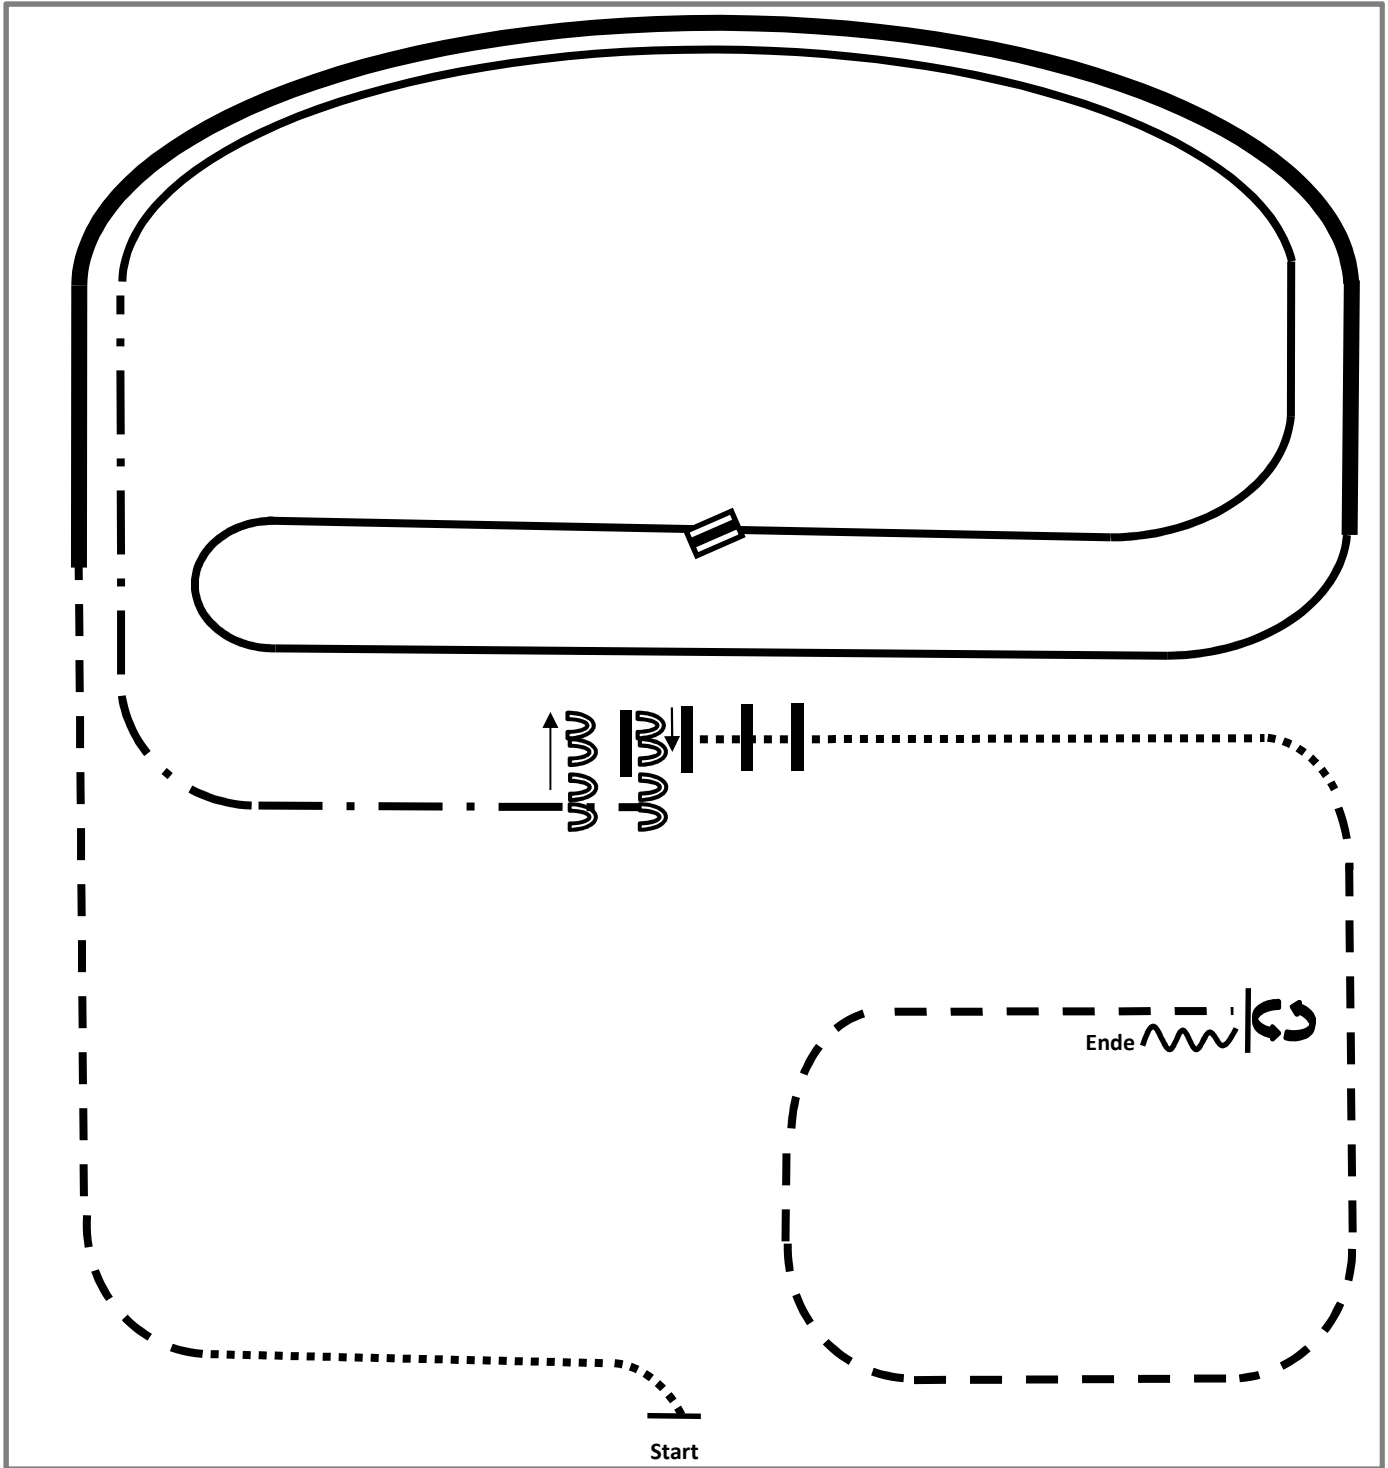

2015 Ranch Riding Pattern 5 (Arenagröße mind. 25x50): Q LK 1/2 A/B, M LK 1/2 A/B, LK 1/2 A/B

- 1.Walk
- 2.Trot
- 3.Ext. Lope right lead
- 4.Lope right lead
- 5.Change leads
- 6.Lope left lead
- 7.Ext. Trot

- 8.Stop, Sidepass left, right 1/2 way
- 9.Walk over
- 10.Walk
- 11.Trot
- 12.Stop, Turn left 360°, Back

	Back
	Lope
	Ext. Lope
	Trot
	Ext. Trot
	Walk
	Lead change flying/simple