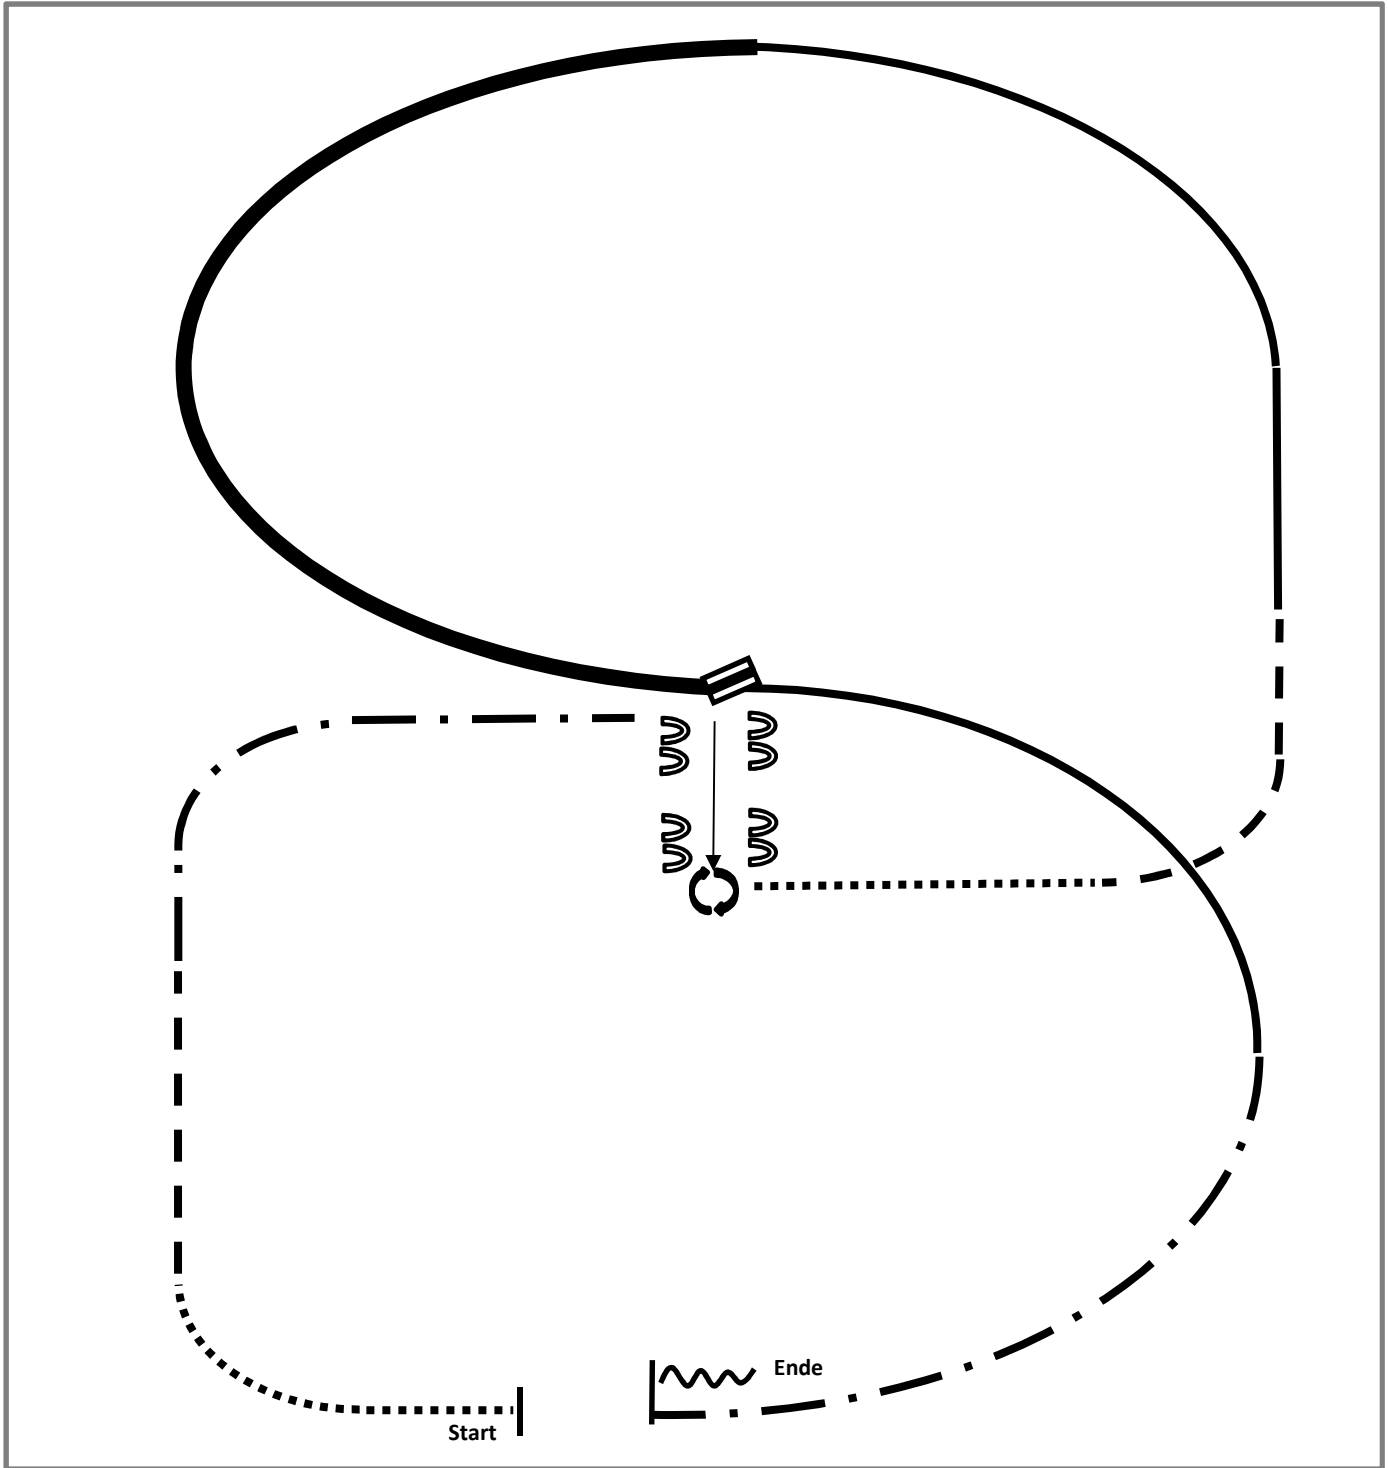

2015 Ranch Riding Pattern 2 (Arenagröße mind. 20x40): Q LK 1/2 A/B

- 1.Walk
- 2.Trot
- 3.Ext. Trot
- 4.Lope left lead
- 5.Stop, turn right 540°
- 6.Ext. Lope right lead
- 7.Lope right lead

- 8.Change leads. Lope left lead
- 9.Walk
- 10.Walk over
- 11.Trot
- 12.Ext. Trot
- 13.Stop, Back

	Back
	Lope
	Ext. Lope
	Trot
	Ext. Trot
	Walk
	Lead change flying/simple

2015 Ranch Riding Pattern 3 (Arenagröße mind. 20x40): LK 1-3 A/B

- | | |
|--|-----------------------|
| 1.Walk | 7.Trot |
| 2.Trot | 8.Lope left lead |
| 3.Ext. Trot to the center | 9.Ext. Lope left lead |
| 4.Stop, Sidepass right | 10.Change leads |
| 5.Turn 360° each direction
(either way first) | 11.Lope right lead |
| 6.Walk | 12.Ext. Trot |
| | 13.Stop, Back |

	Back
	Lope
	Ext. Lope
	Trot
	Ext. Trot
	Walk
	Lead change flying/simple

2015 Ranch Riding Pattern 4 (Arenagröße mind. 20x40): LK 1-3 A/B

- 1.Walk
- 2.Trot
- 3.Lope left lead
- 4.Change leads
- 5.Lope right lead
- 6.Ext. Lope right lead
- 7.Ext. Trot

	Back
	Lope
	Ext. Lope
	Trot
	Ext. Trot
	Walk
	Lead change flying/simple

2015 Ranch Riding Pattern 7 (Arenagröße mind. 30x60): Q LK 1/2 A/B, M LK 1/2 A/B

- 1.Walk
- 2.Trot
- 3.Ext.Trot
- 4.Stop, Turn 360° each direction (either way first)
- 5.Lope left lead
- 6.Ext. Lope left lead