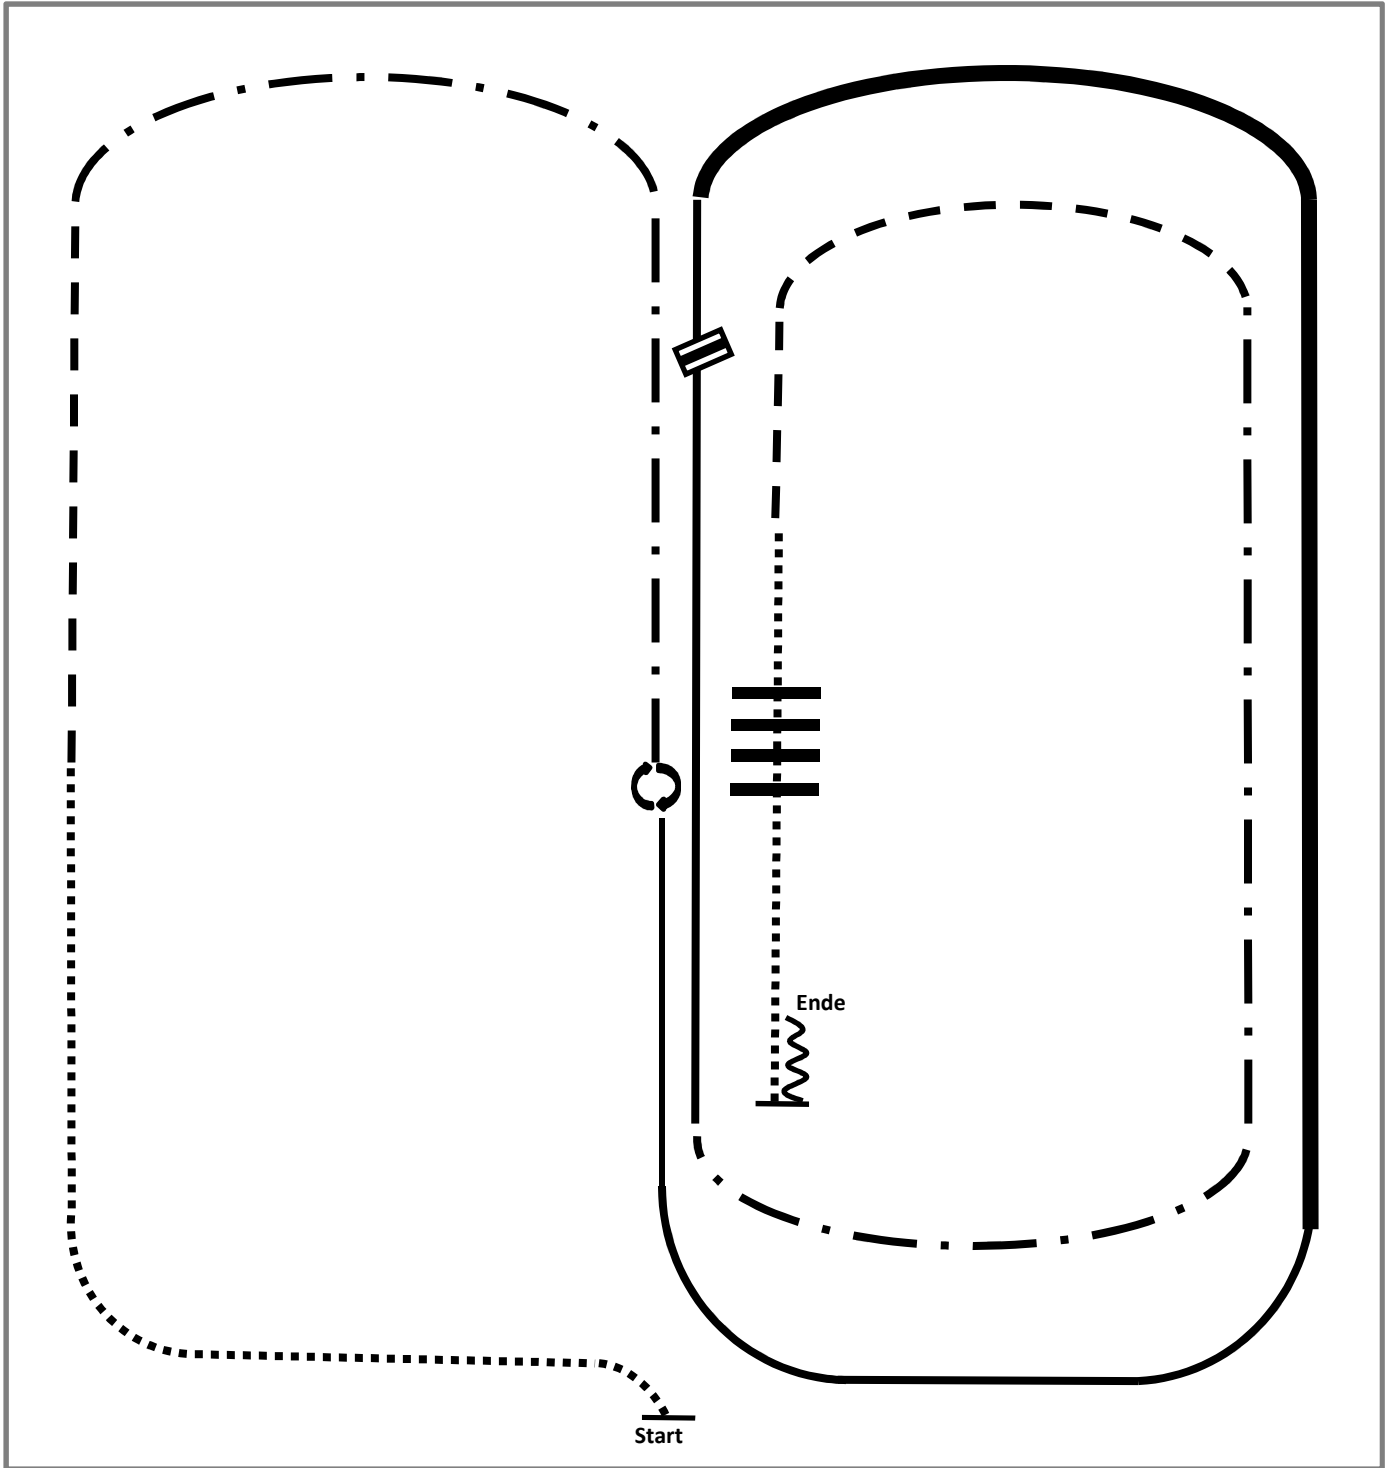

2015 Ranch Riding Pattern 7 (Arenagröße mind. 30x60): Q LK 1/2 A/B, M LK 1/2 A/B

- 1.Walk
- 2.Trot
- 3.Ext.Trot
- 4.Stop, Turn 360° each direction (either way first)
- 5.Lope left lead
- 6.Ext. Lope left lead

- 7.Lope left lead, Change leads
- 8.Lope right lead
- 9.Ext. Trot
- 10.Trot
- 11.Walk over
- 12.Stop, Back

	Back
	Lope
	Ext. Lope
	Trot
	Ext. Trot
	Walk
	Lead change flying/simple