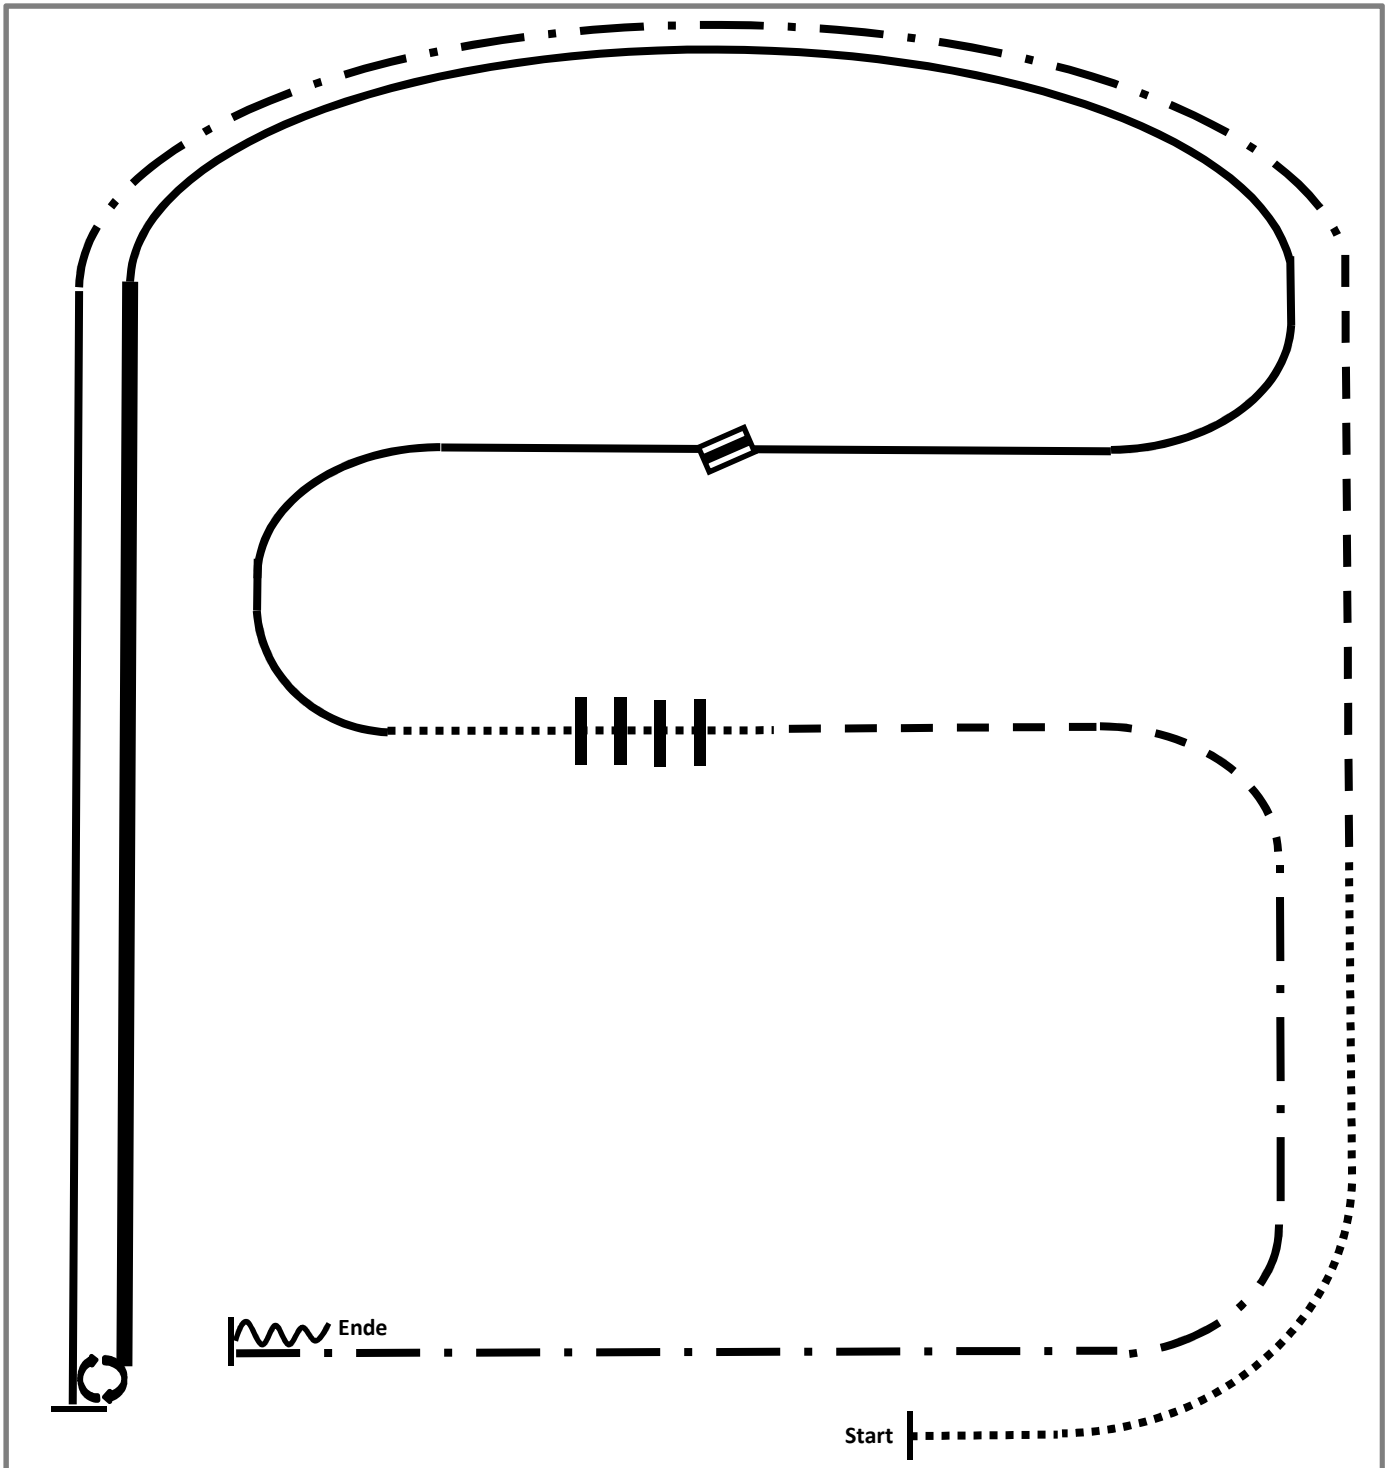

2015 Ranch Riding Pattern 2 (Arenagröße mind. 20x40): Q LK 1/2 A/B

- 1.Walk
- 2.Trot
- 3.Ext. Trot
- 4.Lope left lead
- 5.Stop, turn right 540°
- 6.Ext. Lope right lead
- 7.Lope right lead

- 8.Change leads. Lope left lead
- 9.Walk
- 10.Walk over
- 11.Trot
- 12.Ext. Trot
- 13.Stop, Back

	Back
	Lope
	Ext. Lope
	Trot
	Ext. Trot
	Walk
	Lead change flying/simple

2015 Ranch Riding Pattern 3 (Arenagröße mind. 20x40): LK 1-3 A/B

- | | |
|--|-----------------------|
| 1.Walk | 7.Trot |
| 2.Trot | 8.Lope left lead |
| 3.Ext. Trot to the center | 9.Ext. Lope left lead |
| 4.Stop, Sidepass right | 10.Change leads |
| 5.Turn 360° each direction
(either way first) | 11.Lope right lead |
| 6.Walk | 12.Ext. Trot |
| | 13.Stop, Back |

	Back
	Lope
	Ext. Lope
	Trot
	Ext. Trot
	Walk
	Lead change flying/simple

2015 Ranch Riding Pattern 4 (Arenagröße mind. 20x40): LK 1-3 A/B

- 1.Walk
- 2.Trot
- 3.Lope left lead
- 4.Change leads
- 5.Lope right lead
- 6.Ext. Lope right lead
- 7.Ext. Trot

- 8.Trot
- 9.Trot over
- 10.Stop, Turn 360° each direction
(either way first)
- 11.Walk, Stop, Back

	Back
	Lope
	Ext. Lope
	Trot
	Ext. Trot
	Walk
	Lead change flying/simple

2015 Ranch Riding Pattern 5 (Arenagröße mind. 25x50): Q LK 1/2 A/B, M LK 1/2 A/B, LK 1/2 A/B